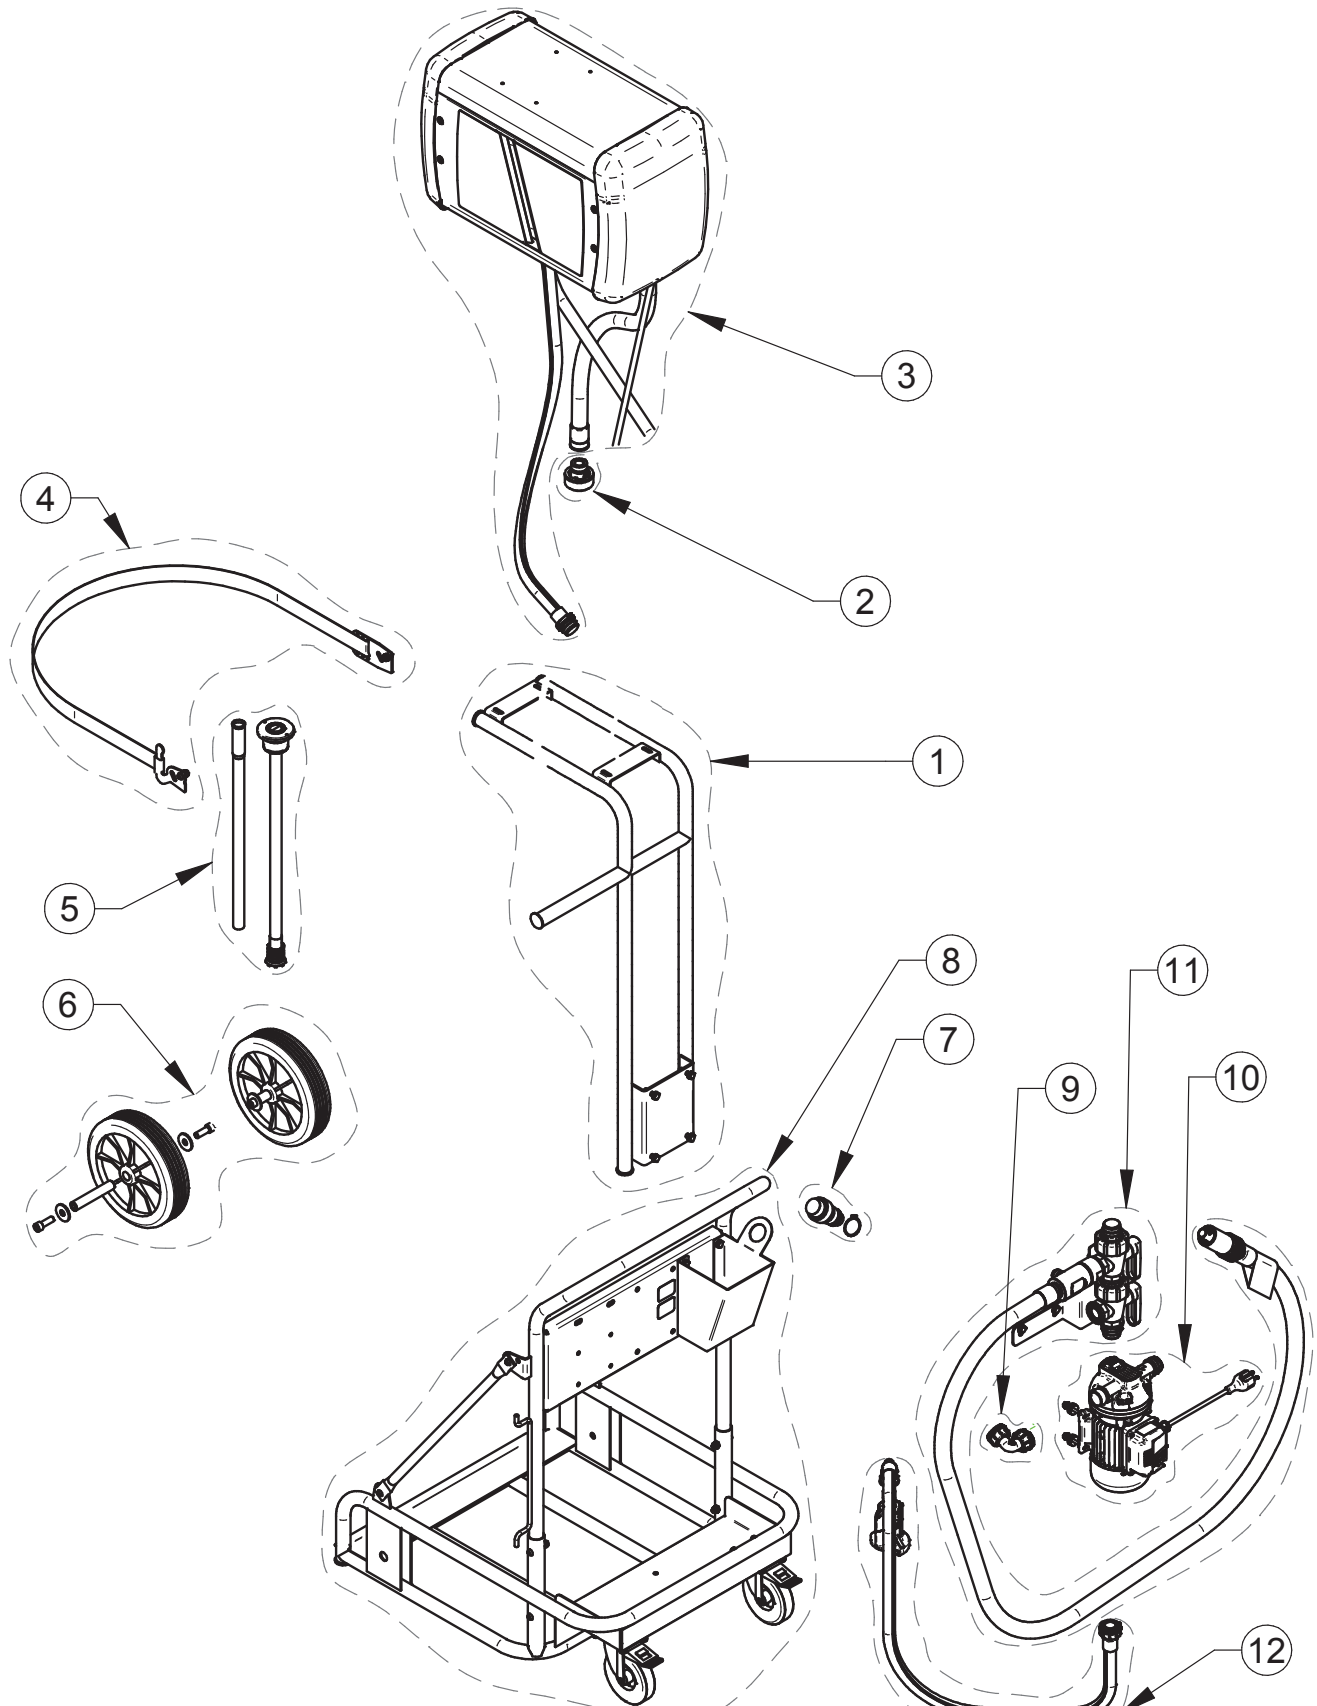

LR_A00048

PIUSI[®]

DELPHIN

Fluid Handling Innovation

Spare Parts List cod. F00100000 DELPHIN 230 / 50

Pos.	Material Code	Description	QT	UM
0001	R18497000	KIT SUPPORT TANK "DELPHIN"	1	PC
0002	R18972000	KIT PLASTIC PLUG BCS "DELPHIN"	1	PC
0003	R18522000	KIT STG BOX 20 L "DELPHIN"	1	PC
0004	R18942000	KIT SAFETY BELT "DELPHIN"	1	PC
0005	F15606000	KIT RIGID SUCTION HOSE SUZZARA BLUE DRUM	1	PC
0006	R18825000	KIT STG wheel "DELPHIN"	1	PC
0007	R18589000	KIT PLASTIC PLUG X HOLDER-PIPE "DELPHIN"	1	PC
0008	R18489000	KIT TROLLEY DRUM "DELPHIN"	1	PC
0009	F16433000	PIPE FITTING 90°2 / 1in RING	1	PC
0010	R18490000	KIT STG MEMBRANE PUMP 230/50 "DELPHIN"	1	PC
0011	R18578000	KIT 3-WAY BALL VALVE+PIPE "DELPHIN"	1	PC
0012	R18504000	KIT HOSE -4- "DELPHIN"	1	PC
0013	R18655000	PLASTIC CONNECTOR 3/8"	1	PC

R19462000 - 70x6 Drum to ¾" F