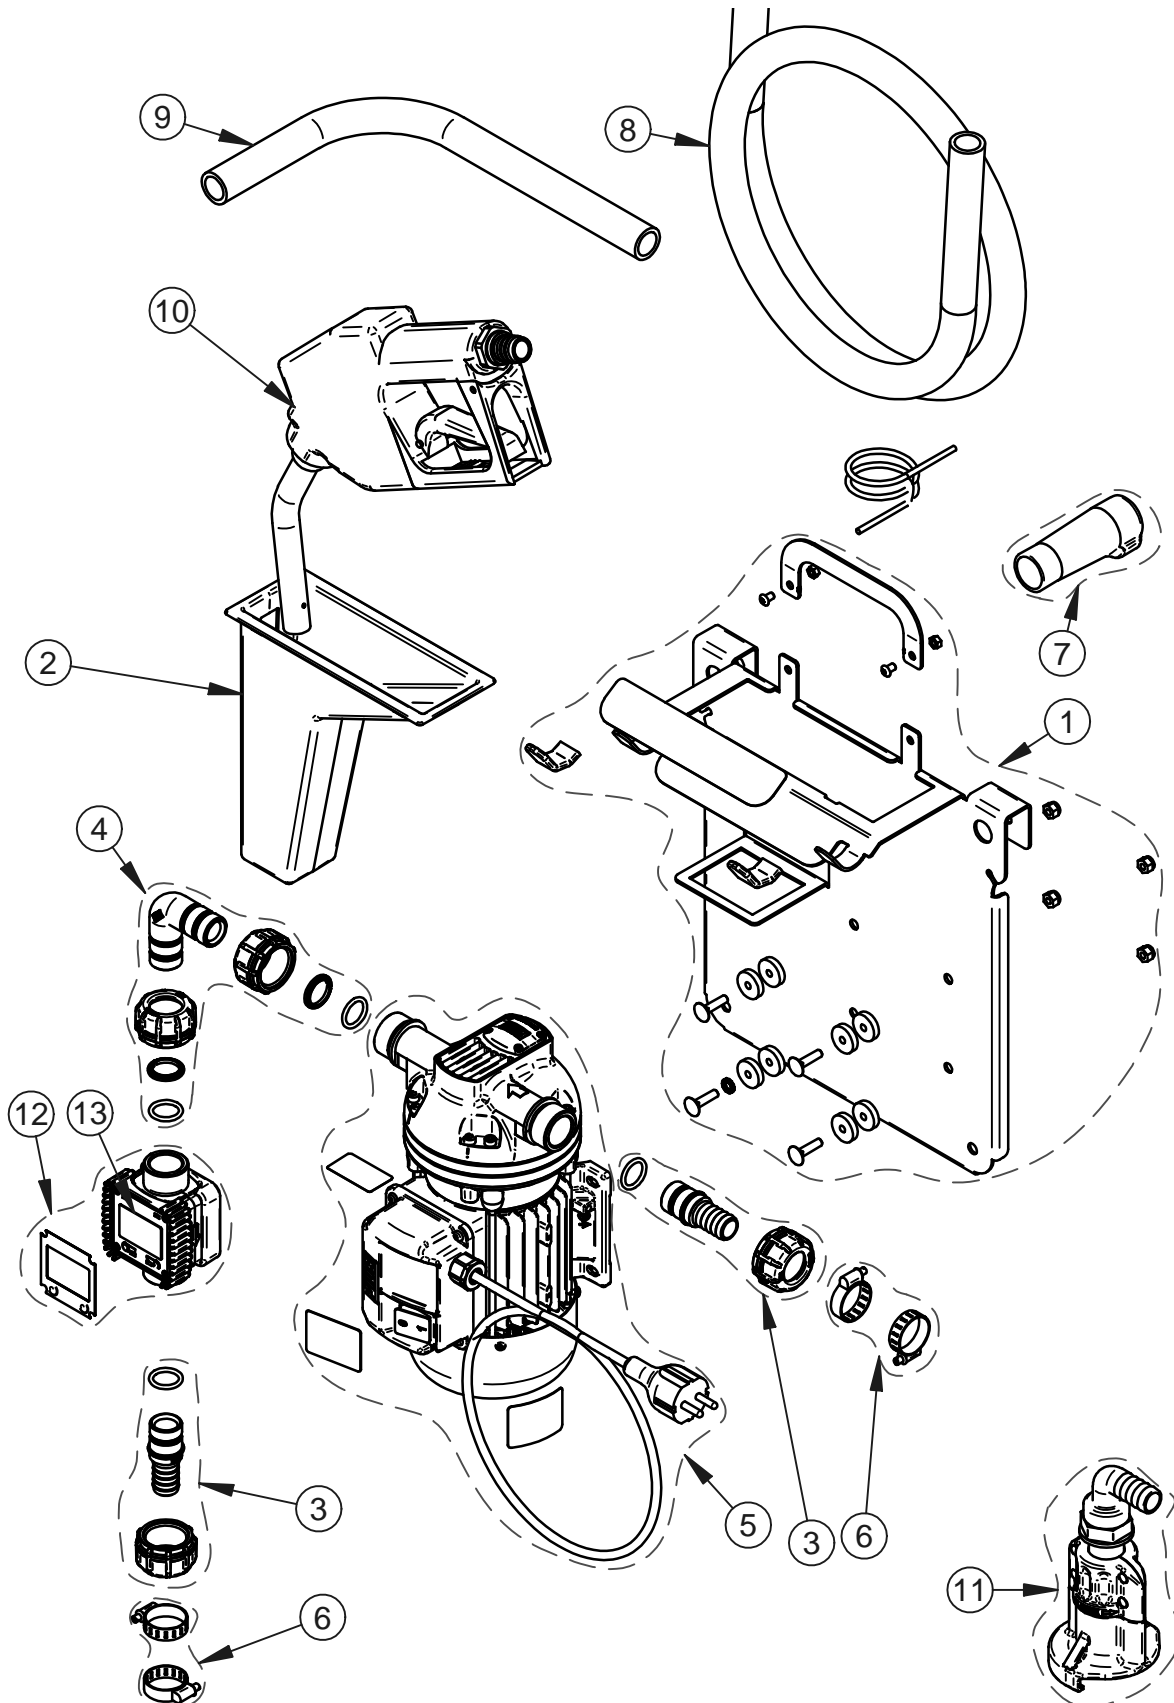

LR_A00031

PIUSI[®]

think genius

SUZZARABLUE SIDE
230V / 50 HZ

Spare Parts List cod. F00201B2A SUZ.BLUE BASIC 230V/50HZ SIDE W/SEC

Pos.	Material Code	Description	QT	UM
0001	R16401000	KIT PLATE SUZZARABLU SIDE	1	PC
0002	R15328000	PLASTIC NOZZLE SUPPORT SUZZARA BLUE	1	PC
0003	F16435000	HOSETAIL with RING NUT 1in x 20	1	PC
0005	F0020301A	DIAPHRAGM PUMP 230V w/CABLE	1	PC
0006	F13800000	KIT Nr.10 pcs CLAMPS 25-35-12 SS AISI304	1	PC
0007	F16497000	RUBBER PROTECTOR for HOSE 3/4"	1	PC
0008	F14125010	ADBLUE HOSE 3/4. MT. 6	1	PC
0009	R14249000	SUCTION HOSE EPDM D.19 mm 1,5 MT	1	PC
0010	F14761000	MANUAL NOZZLE UREA w/HOSETAIL w/out LOCK	1	PC
0011	R15452000	SEC + HOSETAIL 90°	1	PC