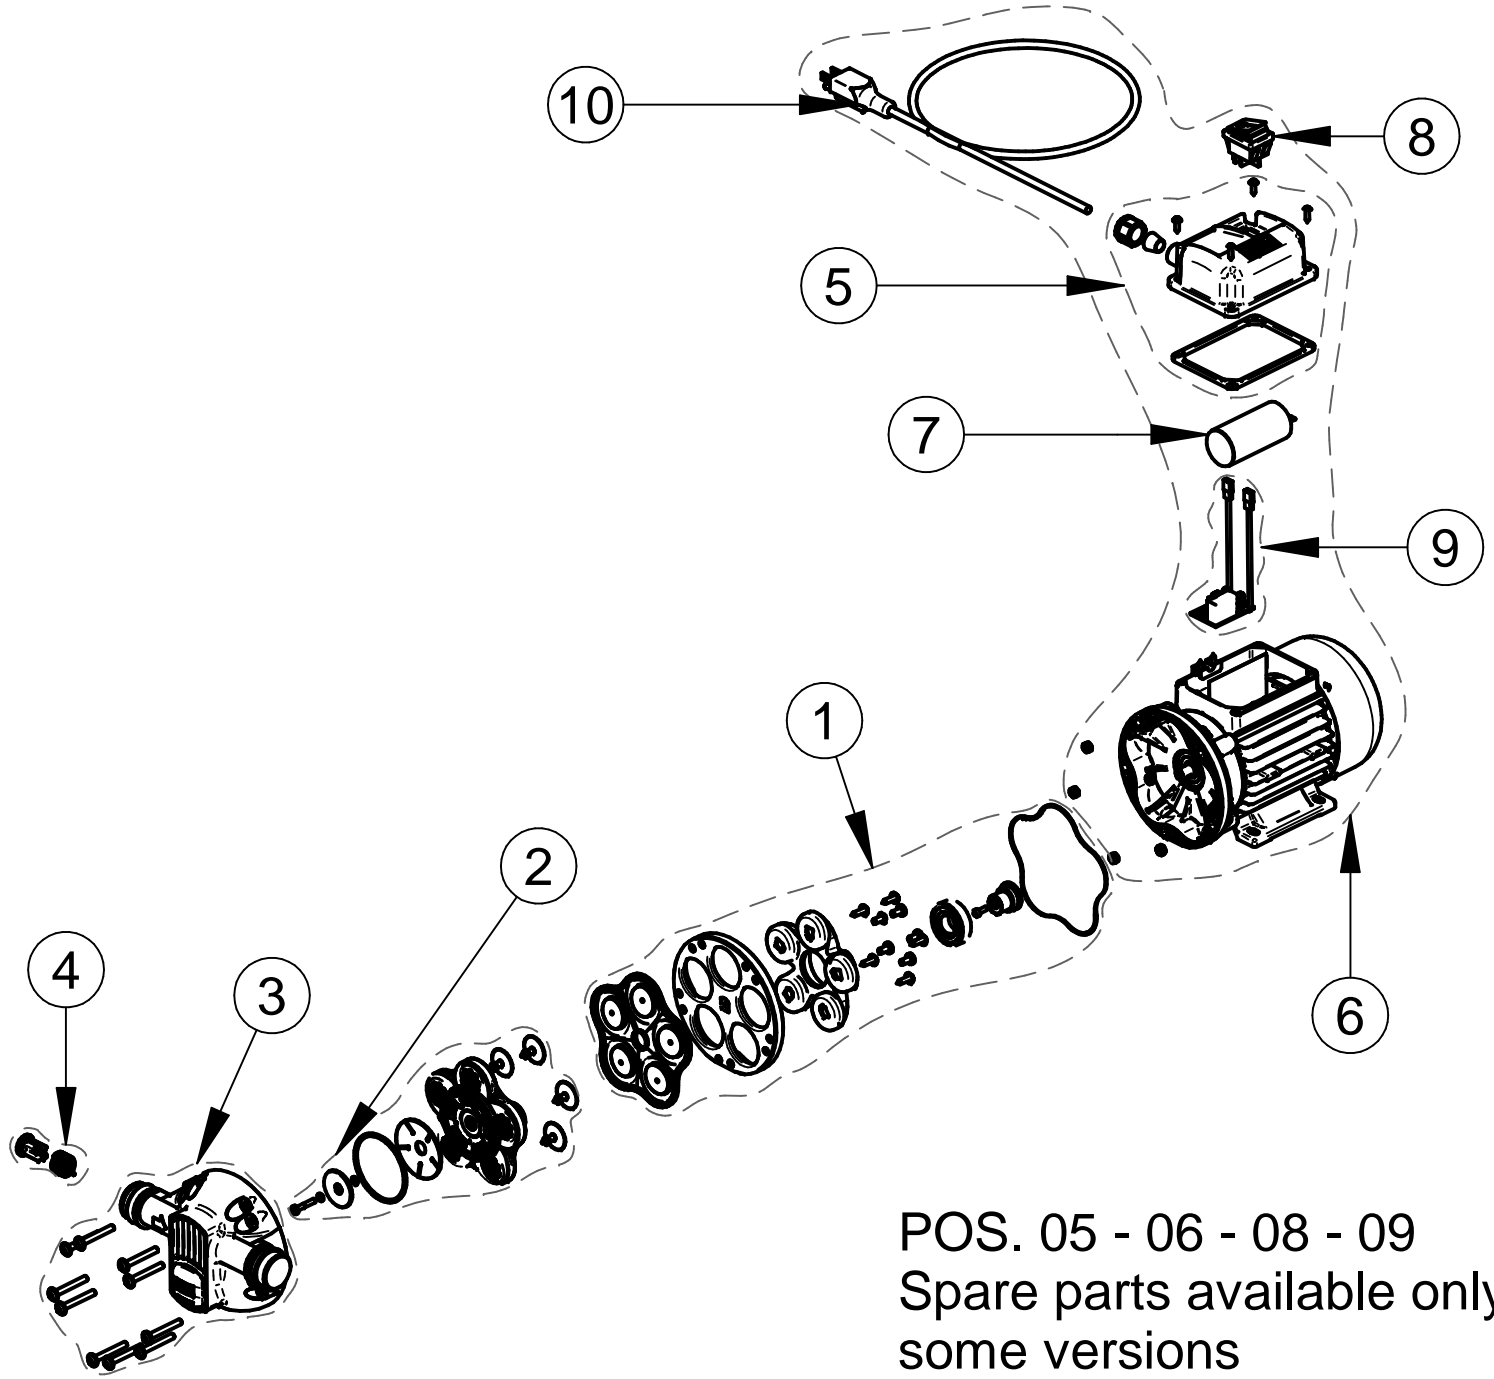

LR_P00063

MEMBRANE PUMP 120-230 V

POS. 05 - 06 - 08 - 09
Spare parts available only for
some versions

Parts List cod. F0020305B SUZZARABLUE PUMP 230/50HZ W/UK PLUG

	Material Code	Description	QT	UM
0001	R19441000	KIT MEMBRANE 120/230V 3.5°	1	PC
0002	R15979000	MEBRANE PUMP CHAMBERS KIT	1	PC
0003	R18706000	KIT N HEAD MEMBRANE PUMP	1	PC
0004	R18892000	KIT BY-PASS DIAPHRAGM PUMP NEW	1	PC
0005	R16706000	MEMBRANE PUMP 230/50 TERM. BOX COVER KIT	1	PC
0007	R08533000	0,5 HP MOTOR 12,5 uF CONDENSER	1	PC
0008	R16657000	BIPOLAR SWITCH 16A 250V	1	PC
0010	R09541000	2 MT CABLE WITH UK PLUG	1	PC