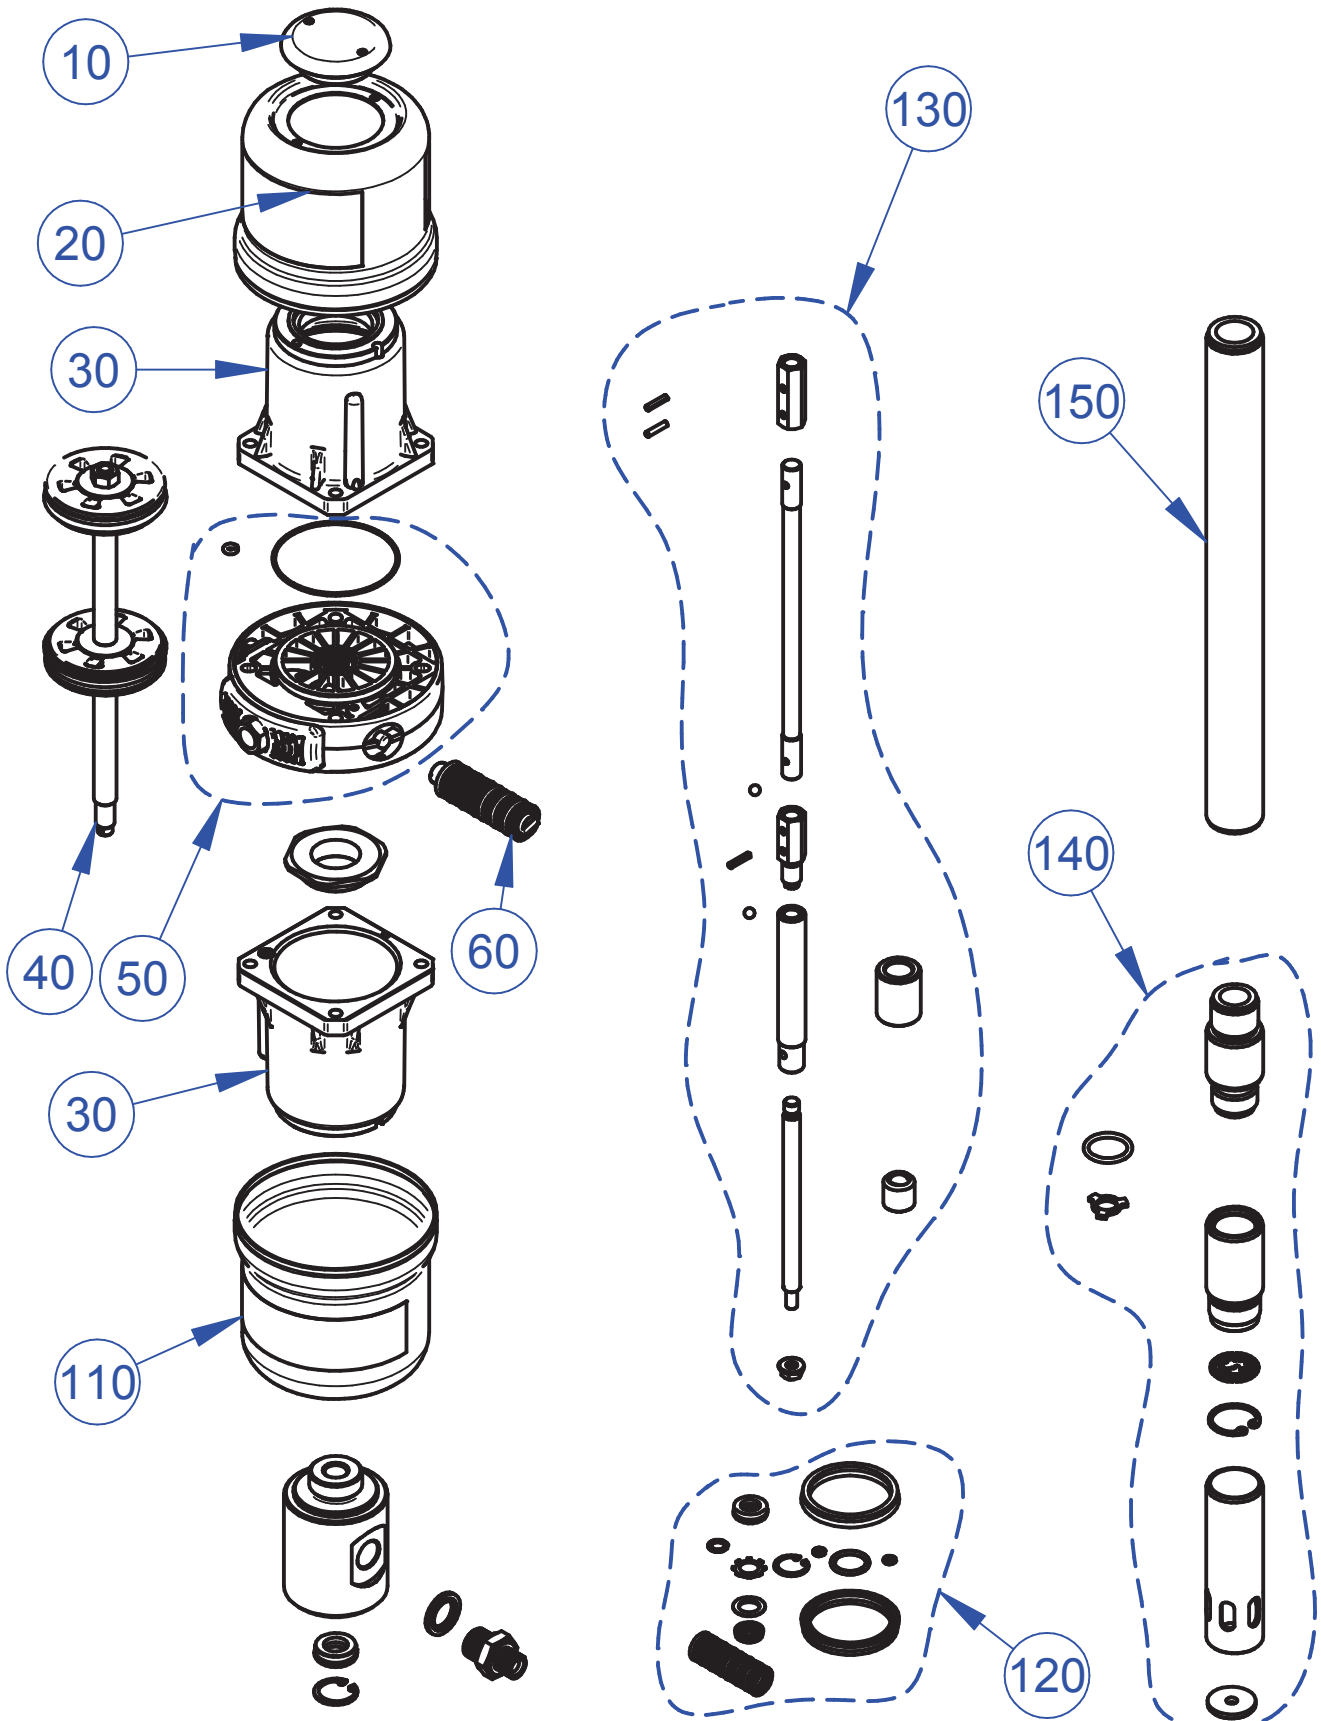

LR\_P00071

PIUSI P60:1 AIR OPERATED PUMP  
GREASE

Spare Parts List cod. F0021605A PIUSI P60:1 470 AIR OPERATED PUMP GREASE				
Pos.	Material Code	Description	QT	UM
0010	R20513000	KIT SPARE PLUG PNEUMATIC PUMP	1	PC
0020	R20514000	KIT SPARE UPPER CASING PNEUMATIC PUMP	1	PC
0030	R20515000	KIT SPARE PAIR AIR CYLINDERS PNEUM.PUMP	1	PC
0040	R20516000	KIT SPARE PISTON PNEUMATIC PUMP	1	PC
0050	R20517000	KIT SPARE DISTRIBUTOR PNEUMATIC PUMP	1	PC
0060	R20518000	SPARE KIT OF SEALS PACKET WITH SLIDER PN	1	PC
0110	R20763000	KIT SPARE LOWER CASING GREASE PNM PUMP	1	PC
0120	R20755000	KIT TOOLS AND GASKETS GREASE PNM PUMPS	1	PC
0130	R20754000	KIT INTERNAL PUMPING PART GREASE PNM	1	PC
0140	R20753000	KIT EXTERNAL PUMPING PART GREASE PNM	1	PC
0150	R20757000	SPARE Chamber ø 30 - L= 315 GRP7247	1	PC

Spare Parts List cod. F0021606A PIUSI P60:1 730 AIR OPERATED PUMP GREASE				
Pos.	Material Code	Description	QT	UM
0010	R20513000	KIT SPARE PLUG PNEUMATIC PUMP	1	PC
0020	R20514000	KIT SPARE UPPER CASING PNEUMATIC PUMP	1	PC
0030	R20515000	KIT SPARE PAIR AIR CYLINDERS PNEUM.PUMP	1	PC
0040	R20516000	KIT SPARE PISTON PNEUMATIC PUMP	1	PC
0050	R20517000	KIT SPARE DISTRIBUTOR PNEUMATIC PUMP	1	PC
0060	R20518000	SPARE KIT OF SEALS PACKET WITH SLIDER PN	1	PC
0110	R20763000	KIT SPARE LOWER CASING GREASE PNM PUMP	1	PC
0120	R20755000	KIT TOOLS AND GASKETS GREASE PNM PUMPS	1	PC
0130	R20754000	KIT INTERNAL PUMPING PART GREASE PNM	1	PC
0140	R20753000	KIT EXTERNAL PUMPING PART GREASE PNM	1	PC
0150	R20758000	SPARE Chamber ø 30 - L= 575 GRP7273	1	PC