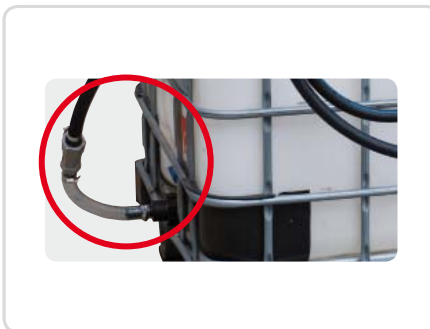

for typical stainless steel connectors.

PRODUCTS' RANGE

Code	Description
F18910000	Piusi DEF coupler

Suction hose

PRODUCTS' RANGE

Code	Description
F15606020	Suction hose with plug head 2" BSP
F15606000	Suction hose wwith plug head 56x4

Kit bottom connection

PRODUCTS' RANGE

Code	Description
F15515010	Kit bottom connection

External suction hose

with IBC bottom valve adapter and check valve.

PRODUCTS' RANGE

Code	Description
F15515000	External suction hose