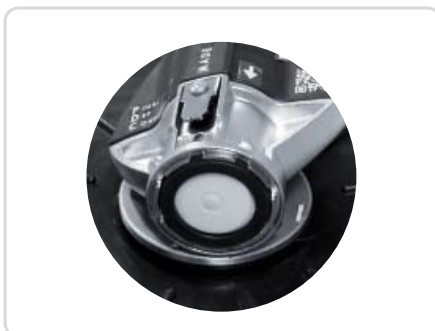

PT. Acessórios para Uréia As soluções Piusi são práticas na aplicação, versáteis às múltiplas instalações e são realizadas com materiais resistentes e compatíveis com a Uréia.

Suction connections SEC

HDPE plastic for CDS suction tube

PRODUCTS' RANGE

Code	Description
R15452000	Suction connection SEC

Gravity kit

Manual nozzle + IBC bottom adapter

PRODUCTS' RANGE

Code	Description
F15517000	Gravity kit

Suction connections PDC (Piusi DEF Coupler)

for typical stainless steel connectors.

PRODUCTS' RANGE

Code	Description
F18910000	Piusi DEF coupler

Suction hose

PRODUCTS' RANGE

Code	Description
F15606020	Suction hose with plug head 2" BSP
F15606000	Suction hose wwith plug head 56x4