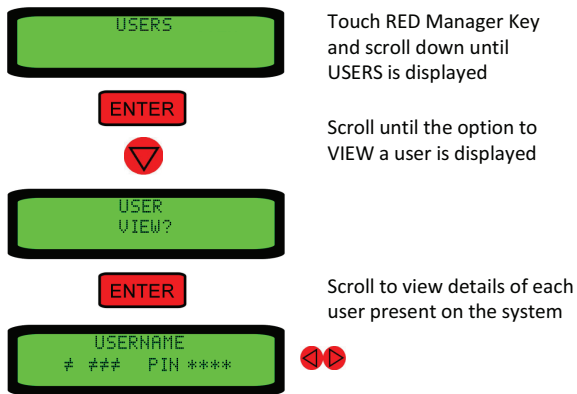

How to view configured users