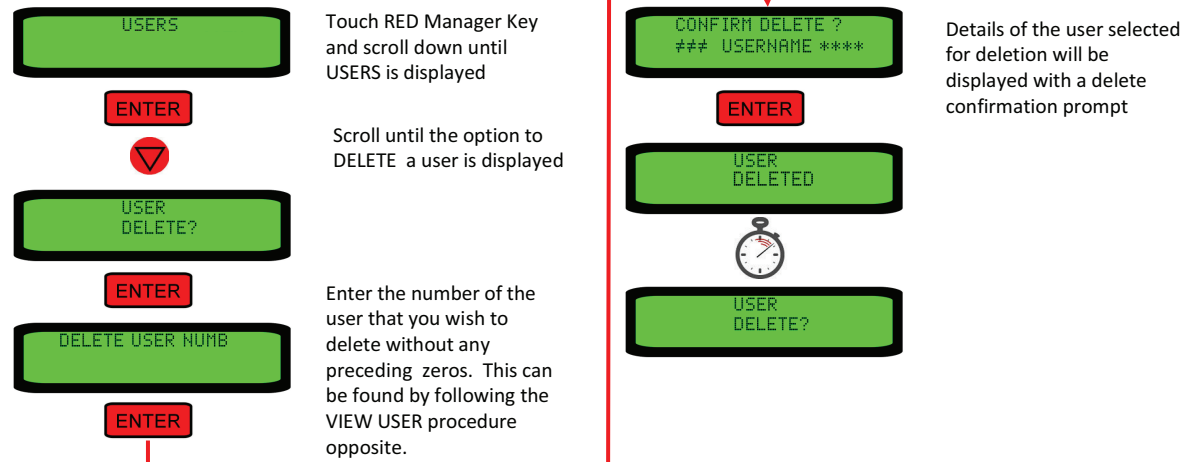

How to delete configured users