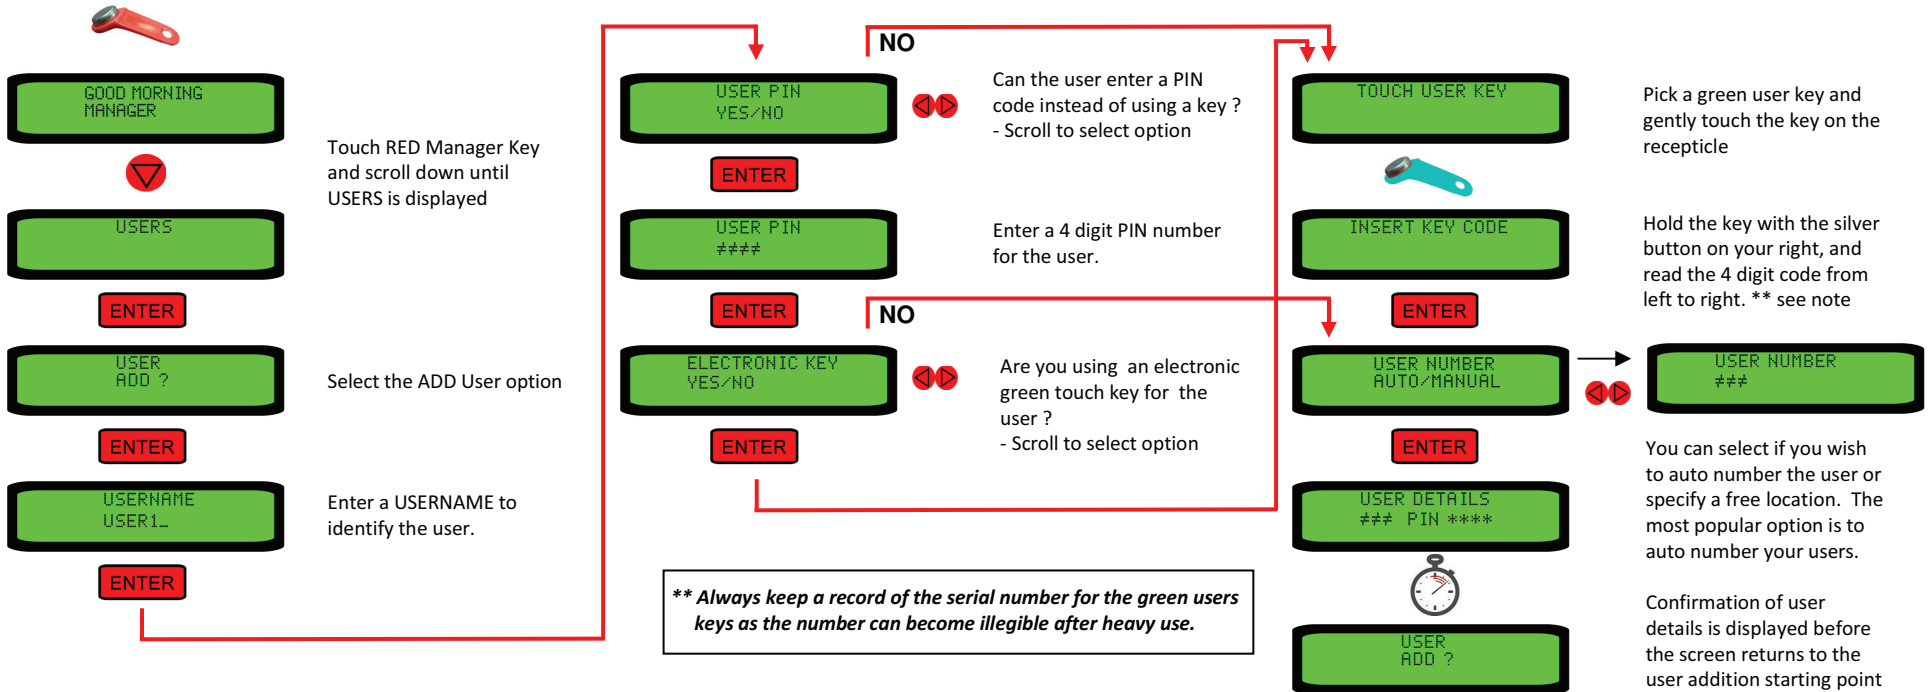

PIUSI MC Management System Software

User Operations Guide

LEGEND

- Press this key
- Touch USER Key
- Scroll in the direction of the arrow
- Touch RED Manager Key
- Scroll either left or right
- Wait Please...
- Opens another menu

CTS
CENTRE TANK SERVICES

PIUSI
AUTHORISED DISTRIBUTOR

THE ONLY OFFICIAL UK DISTRIBUTOR FOR PIUSI PRODUCTS

No Un-Authorised Copying or Distribution Permitted
Copyright Centre Tank Services Ltd 2007

How to add a new user