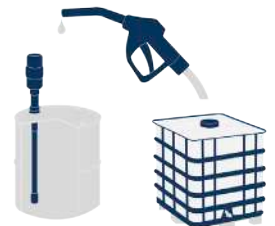

MARKET LEADERS IN REFUELLING EQUIPMENT...

As well as being the UK exclusive agent for market leading manufacturer Piusi, Centre Tank Services are stockists of many other large brands including Cim-Tek, Husky, ZVA and Afriso. With a large stock holding, goods are available for shipping direct to your customer with your paperwork should parts be required urgently.

DIESEL PUMPS

Original, quality and Italian manufactured - expect nothing less from the only UK Piusi agent. Standard diesel transfer pumps to complete fuel dispensing kits available.

ADBLUE® PUMPS

From simple manual hand pumps for drums to sophisticated electric pump kits, our range accommodates for all AdBlue® dispensing applications.

HOSES & NOZZLES

A complete dispensing equipment range from cost effective manual nozzles and heavy duty auto nozzles, to gravity hose kits and delivery hose assemblies.

More of our range

- ✓ Drum hand pumps
- ✓ Flow meters
- ✓ Level gauges & alarms
- ✓ Fuel filtration units
- ✓ Spill kits & pads