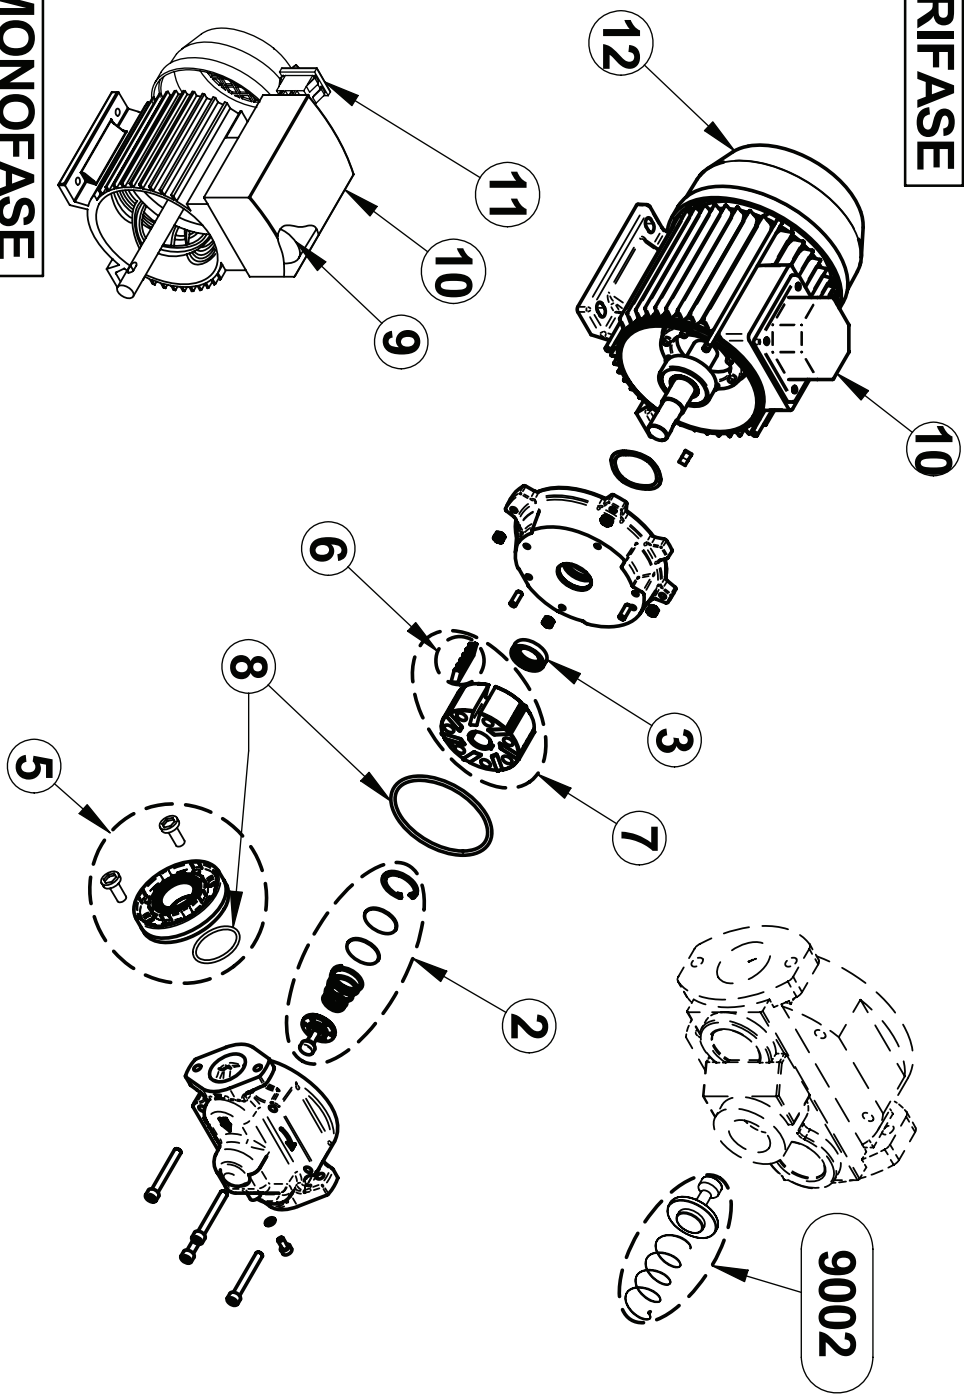

Motore TRIFASE

Motore MONOFASE

Spare Parts List cod. 000305000 E 80/M 230V/50HZ

Pos.	Material Code	Description	QT	UM
0001	R13851000	GROUP PLUG 1G + GASKET	1	PC
0002	R15815000	KIT BYPASS E80/E120 - MADE IN ITALY	1	PC
0003	R08772000	KIT SEAL BABSL 20/30/7 IN VITON	1	PC
0005	R09180000	FLANGE KIT	1	PC
0006	R0700200A	KIT NR.7 pcs VANES E80/E120\S120	1	PC
0007	R0743200A	KIT ROTOR E80 WITH VANES	1	PC
0008	R1284600A	KIT GASKET O-RING	1	PC
0009	R08193000	KIT CONDENSER 16uF MOTOR 0.7 HP	1	PC
0010	R0819500A	KIT TERMINAL BOX 0.5/0.7HP 230/50	1	PC
0011	R16657000	2POLES SWITCH COMELUX MD 4010 I 3502 B01	1	PC
0012	R08181000	KIT FAN COVER MOTOR MEC71	1	PC
9002	R10912000	KIT BY-PASS VALVE	1	PC
9008	R12846000	KIT GASKET O-RING	1	PC

Spare Parts List cod. 000362000 E 80 110V/60HZ

Pos.	Material Code	Description	QT	UM
0001	R13851000	GROUP PLUG 1G + GASKET	1	PC
0002	R15815000	KIT BYPASS E80/E120 - MADE IN ITALY	1	PC
0003	R08772000	KIT SEAL BABSL 20/30/7 IN VITON	1	PC
0005	R09180000	FLANGE KIT	1	PC
0006	R0700200A	KIT NR.7 pcs VANES E80/E120\S120	1	PC
0007	R0743200A	KIT ROTOR E80 WITH VANES	1	PC
0008	R1284600A	KIT GASKET O-RING	1	PC
0009	R08193000	KIT CONDENSER 16uF MOTOR 0.7 HP	1	PC
0010	R0819500A	KIT TERMINAL BOX 0.5/0.7HP 230/50	1	PC
0011	R16657000	2POLES SWITCH COMELUX MD 4010 I 3502 B01	1	PC
0012	R08181000	KIT FAN COVER MOTOR MEC71	1	PC
9002	R10912000	KIT BY-PASS VALVE	1	PC
9008	R12846000	KIT GASKET O-RING	1	PC

Spare Parts List cod. 000307000 E 80/T 400V/50HZ

Pos.	Material Code	Description	QT	UM
0001	R13851000	GROUP PLUG 1G + GASKET	1	PC
0002	R15815000	KIT BYPASS E80/E120 - MADE IN ITALY	1	PC
0003	R08772000	KIT SEAL BABSL 20/30/7 IN VITON	1	PC
0005	R09180000	FLANGE KIT	1	PC
0006	R0700200A	KIT NR.7 pcs VANES E80/E120\S120	1	PC
0007	R0743200A	KIT ROTOR E80 WITH VANES	1	PC
0008	R1284600A	KIT GASKET O-RING	1	PC
0010	R08187000	KIT TERMINAL BOX 400 V / 50 HZ	1	PC
0012	R08181000	KIT FAN COVER MOTOR MEC71	1	PC
9002	R10912000	KIT BY-PASS VALVE	1	PC
9008	R12846000	KIT GASKET O-RING	1	PC