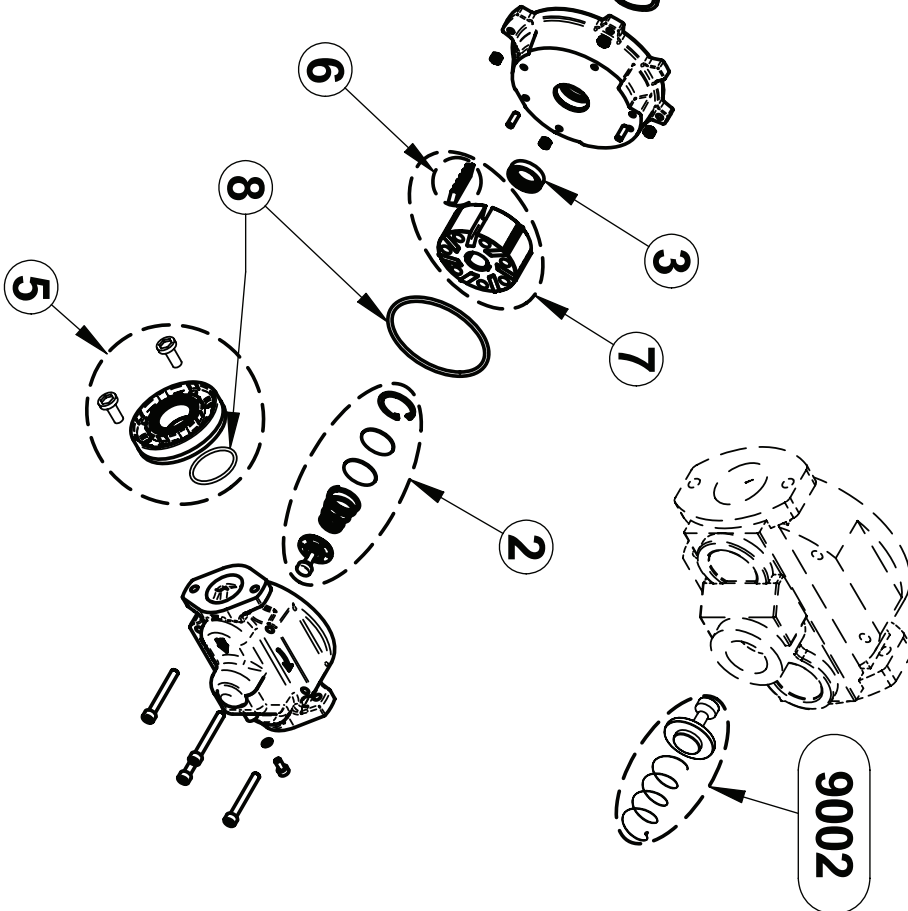

Motore TRIFASE

Motore MONOFASE

## Spare Parts List cod. 000326000 E 120/M 230V/50HZ

Pos.	Material Code	Description	QT	UM
0001	R13851000	GROUP PLUG 1G + GASKET	1	PC
0002	R15815000	KIT BYPASS E80/E120 - MADE IN ITALY	1	PC
0003	R08772000	KIT SEAL BABSL 20/30/7 IN VITON	1	PC
0005	R09180000	FLANGE KIT	1	PC
0006	R0700200A	KIT NR.7 pcs VANES E80/E120\S120	1	PC
0007	R0785400A	KIT ROTOR E120 WITH VANES	1	PC
0008	R1284600A	KIT GASKET O-RING	1	PC
0009	R08194000	KIT CONDENSER 25uF MOTOR 1 HP	1	PC
0010	R0819600A	KIT TERMINAL BOX 1HP 230V \ 50HZ	1	PC
0011	R16657000	2POLES SWITCH COMELUX MD 4010 I 3502 B01	1	PC
0012	R08182000	KIT FAN COVER MOTOR MEC 80	1	PC
9002	R10912000	KIT BY-PASS VALVE	1	PC
9008	R12846000	KIT GASKET O-RING	1	PC

## Spare Parts List cod. 000312000 E 120/T 400V/50HZ

Pos.	Material Code	Description	QT	UM
0001	R13851000	GROUP PLUG 1G + GASKET	1	PC
0002	R15815000	KIT BYPASS E80/E120 - MADE IN ITALY	1	PC
0003	R08772000	KIT SEAL BABSL 20/30/7 IN VITON	1	PC
0005	R09180000	FLANGE KIT	1	PC
0006	R0700200A	KIT NR.7 pcs VANES E80/E120\S120	1	PC
0007	R0785400A	KIT ROTOR E120 WITH VANES	1	PC
0008	R1284600A	KIT GASKET O-RING	1	PC
0010	R0818800A	KIT TERMINAL BOX 1HP 400V \ 50HZ	1	PC
0012	R08182000	KIT FAN COVER MOTOR MEC 80	1	PC
9002	R10912000	KIT BY-PASS VALVE	1	PC
9008	R12846000	KIT GASKET O-RING	1	PC