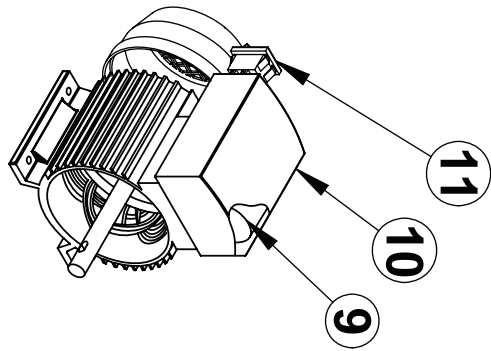

## Spare Parts List cod. 000326000 E 120/M 230V/50HZ

Pos.	Material Code	Description	QT	UM
0001	R13851000	GROUP PLUG 1G + GASKET	1	PC
0002	R15815000	KIT BYPASS E80/E120 - MADE IN ITALY	1	PC
0003	R08772000	KIT SEAL BABSL 20/30/7 IN VITON	1	PC
0005	R09180000	FLANGE KIT	1	PC
0006	R0700200A	KIT NR.7 pcs VANES E80/E120\S120	1	PC
0007	R0785400A	KIT ROTOR E120 WITH VANES	1	PC
0008	R1284600A	KIT GASKET O-RING	1	PC
0009	R08194000	KIT CONDENSER 25uF MOTOR 1 HP	1	PC
0010	R0819600A	KIT TERMINAL BOX 1HP 230V \ 50HZ	1	PC
0011	R16657000	2POLES SWITCH COMELUX MD 4010 I 3502 B01	1	PC
0012	R08182000	KIT FAN COVER MOTOR MEC 80	1	PC
9002	R10912000	KIT BY-PASS VALVE	1	PC
9008	R12846000	KIT GASKET O-RING	1	PC

## Spare Parts List cod. 000312000 E 120/T 400V/50HZ

Pos.	Material Code	Description	QT	UM
0001	R13851000	GROUP PLUG 1G + GASKET	1	PC
0002	R15815000	KIT BYPASS E80/E120 - MADE IN ITALY	1	PC
0003	R08772000	KIT SEAL BABSL 20/30/7 IN VITON	1	PC
0005	R09180000	FLANGE KIT	1	PC
0006	R0700200A	KIT NR.7 pcs VANES E80/E120\S120	1	PC
0007	R0785400A	KIT ROTOR E120 WITH VANES	1	PC
0008	R1284600A	KIT GASKET O-RING	1	PC
0010	R0818800A	KIT TERMINAL BOX 1HP 400V \ 50HZ	1	PC
0012	R08182000	KIT FAN COVER MOTOR MEC 80	1	PC
9002	R10912000	KIT BY-PASS VALVE	1	PC
9008	R12846000	KIT GASKET O-RING	1	PC