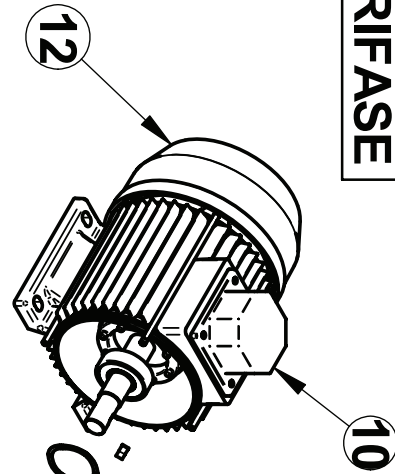

Motore TRIFASE