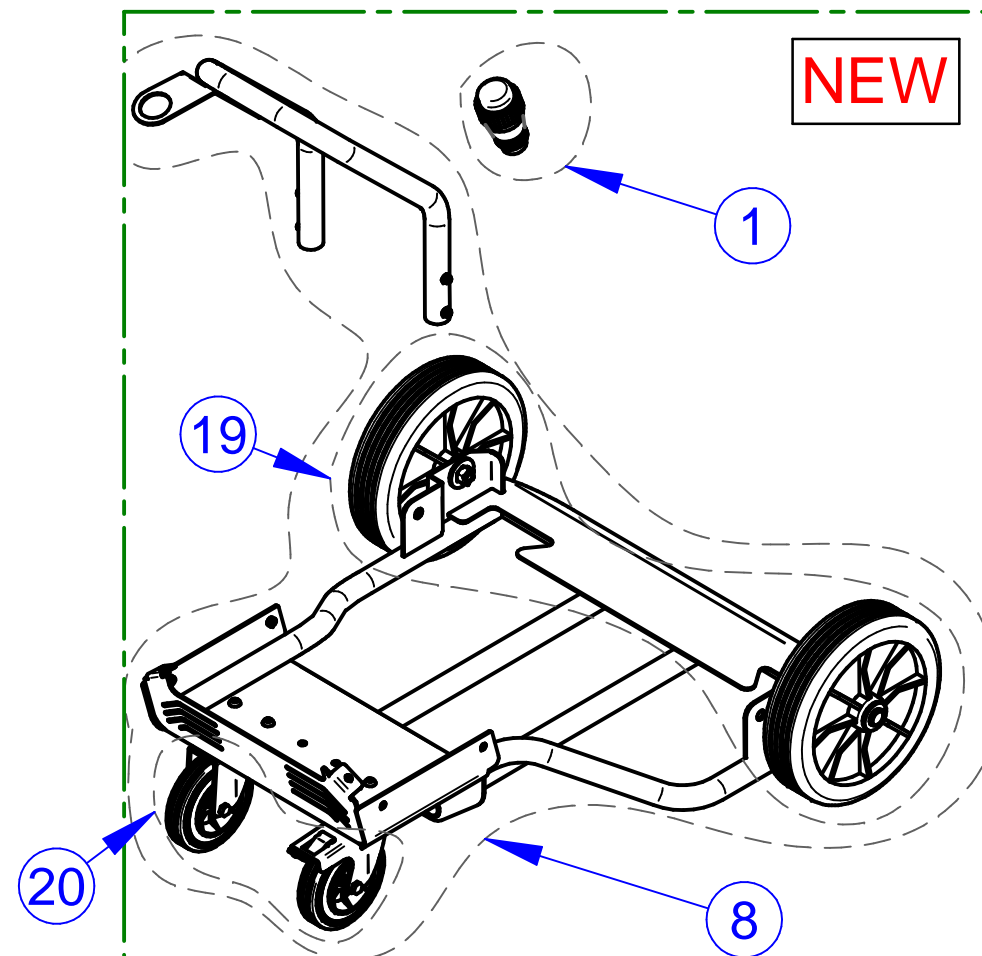

□ af2 version  
◡ sec version

To double-check if NEW or OLD, please forward the lot number of the Delphin unit

0001	R21216000	CAP PLASTIC PIPE CLAMP	1
0002	R21140000	DRUM SUPPORT "D.PRO"	1
0003	R20189000	REPAIR KIT STG AF2 56x4 Butt. - 1"BSP	1
0004	F15452000	SEC + HOSETAIL 90°	1
0005	R21421000	ADAPTER 3/4" 70x6 DELPHIN	1
0006	R19389000	KIT SUCTION PIUSI HAND PUMP	1
0007	F15606000	KIT RIGID SUCTION HOSE SUZZARA BLUE DRUM	1
0008	R2050300C	TROLLEY "D.PRO"	1
0009	R21141000	FRAME COMPLETE "D.PRO"	1
0010	R2062200A	INTERMEDIATE HOSE 0.35m "D.PRO"	1
0011	R2067300A	K24 "DELPHIN PRO"	1
0012	F15776000	SWIVEL M-F 1in GAS PLASTIC MANUAL NOZZLE	1
0013	R21142000	VALVE "D.PRO"	1
0014	F00203090	SUZZARABLU PUMP N 230V w/CABLE	1
0015	R2062900A	SUCTION HOSE 1.5m "D.PRO"	1
0016	R21138000	SUCTION HOSE + CLAMP "D.PRO"	1
0017	R2118200A	ELECTRONIC BOARD DELPHIN PRO	1
0018	R20679000	PLASTIC PLUG "DELPHIN PRO"	1
0019	R2113700A	FIXED WHEEL + HUB + SCREWS "DELPHIN PRO"	1
0020	R20409000	KIT REVOLVING WHEEL TROLLEY "DELPHIN"	1
0021	R20624000	PLASTIC PLUG 1 "BSP	1
0022	R21143000	DELIVERY HOSE COMPLETE AC "D.PRO"	1
0023	R21137000	ZZFIXED WHEEL+HUB+SCREWS "DELPHIN PRO"	1
0030	R21139000	ZZNOZZLE HOLDER "D.PRO"	1
0031	R2050300A	ZZTROLLEY "D.PRO"	1