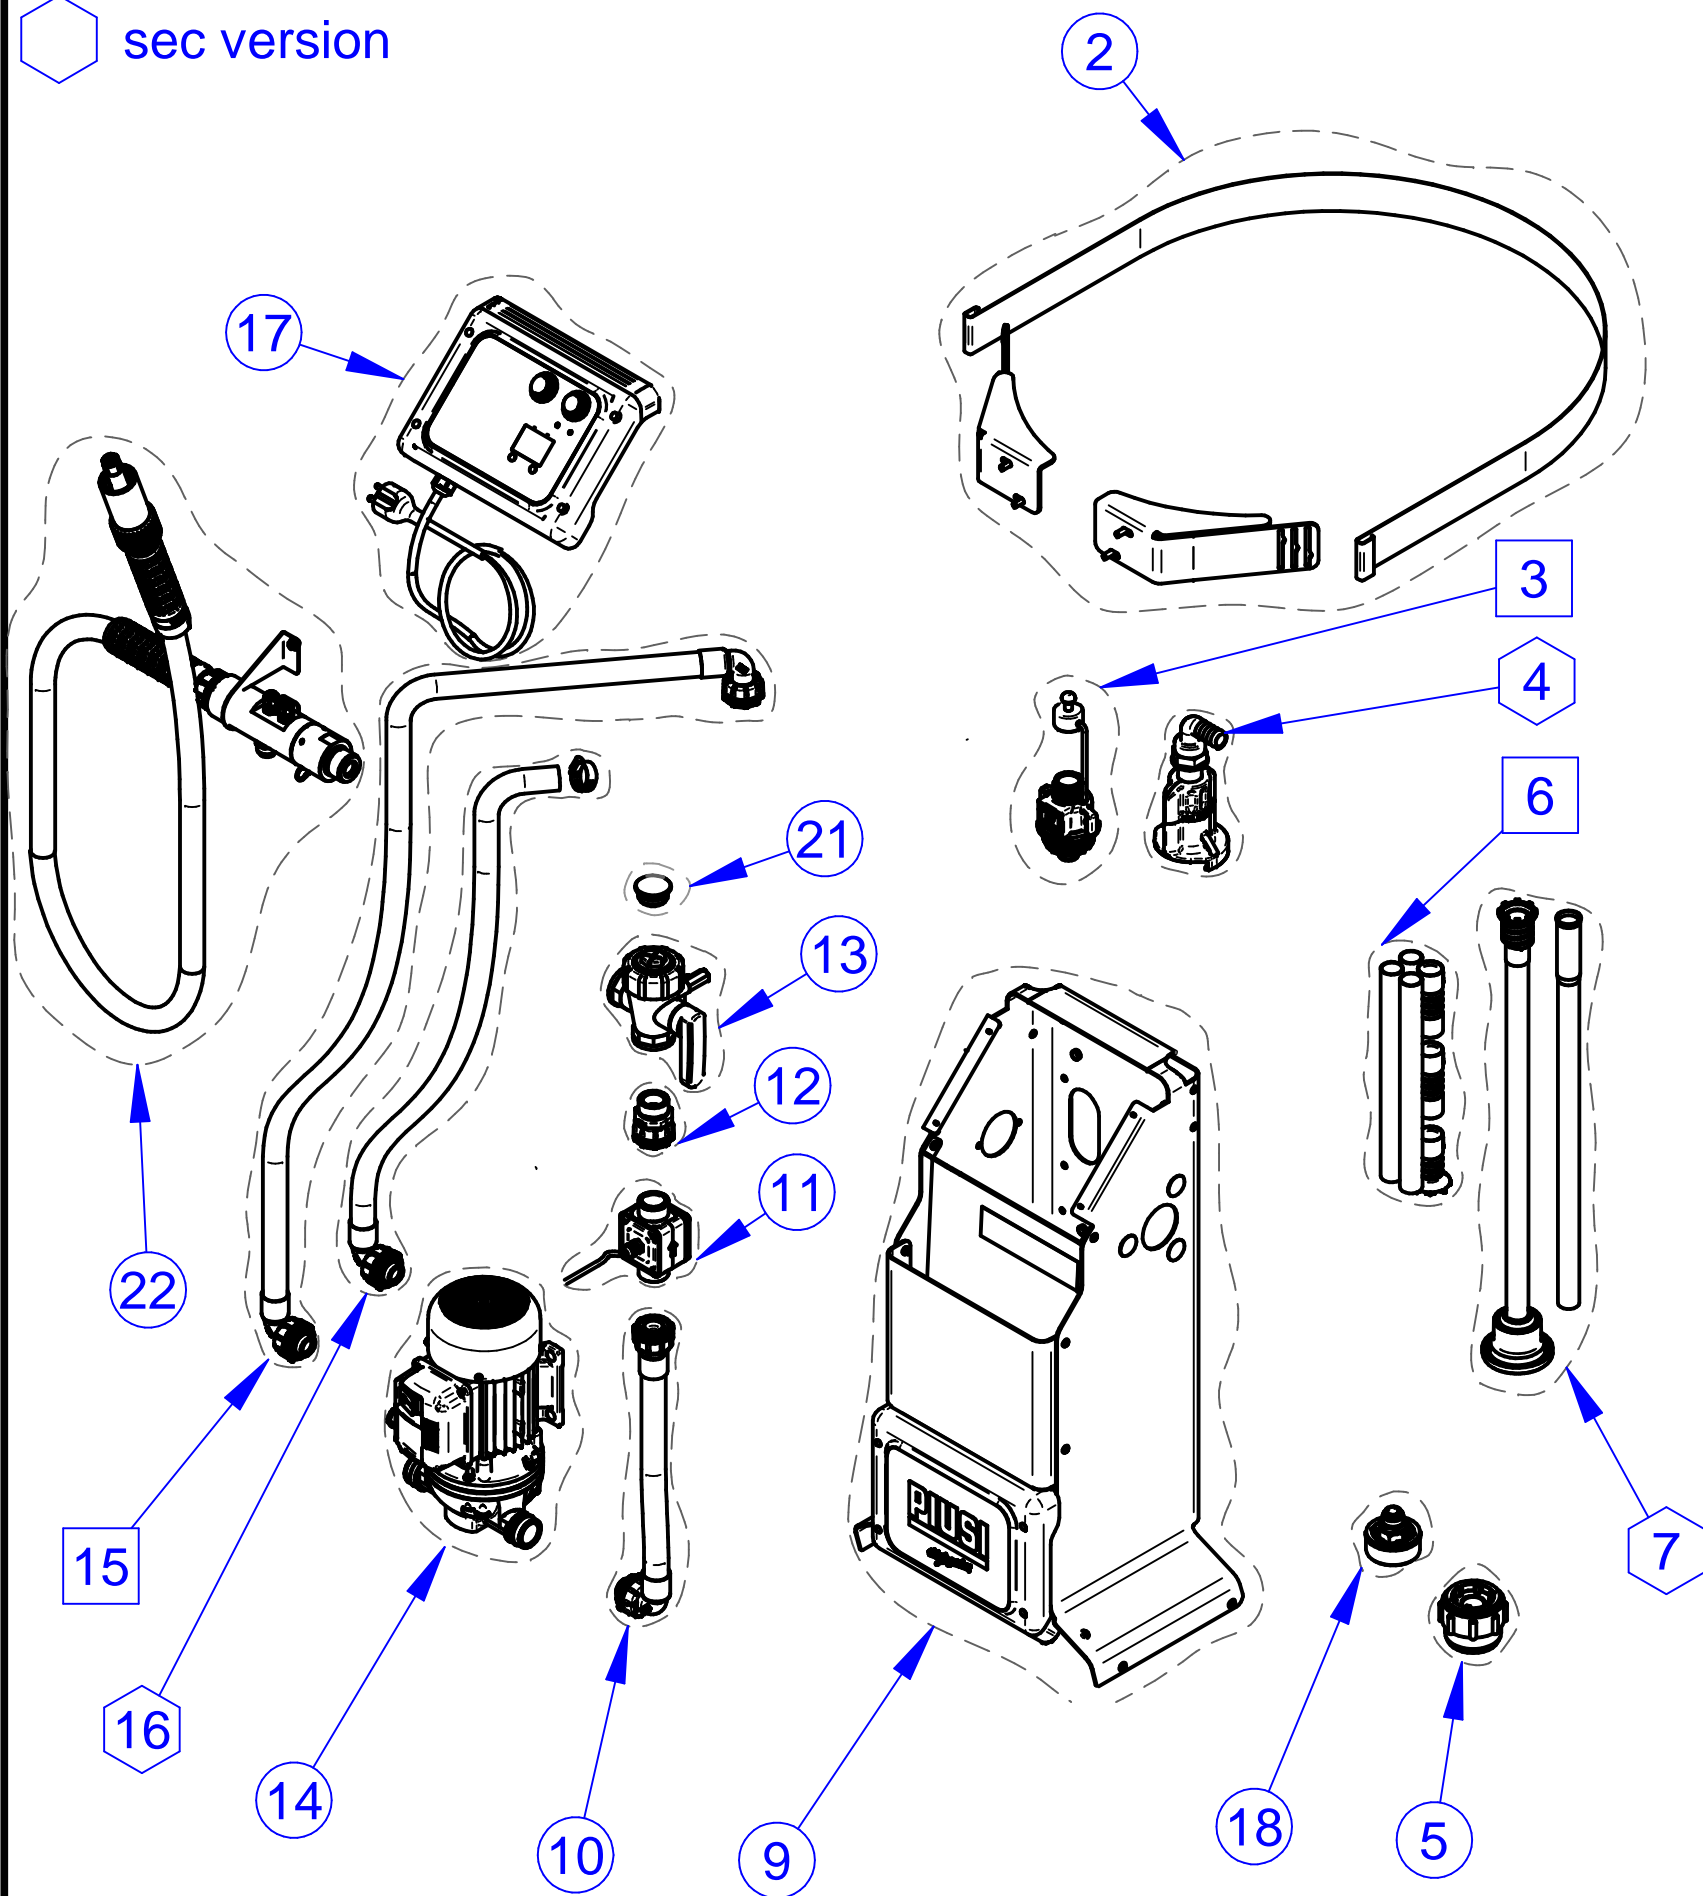

□ af2 version  
◡ sec version

To double-check if NEW or OLD, please forward the lot number of the Delphin unit

0001	R21216000	CAP PLASTIC PIPE CLAMP	1
0002	R21140000	DRUM SUPPORT "D.PRO"	1
0003	R20189000	REPAIR KIT STG AF2 56x4 Butt. - 1"BSP	1
0004	F15452000	SEC + HOSETAIL 90°	1
0005	R21421000	ADAPTER 3/4" 70x6 DELPHIN	1
0006	R19389000	KIT SUCTION PIUSI HAND PUMP	1
0007	F15606000	KIT RIGID SUCTION HOSE SUZZARA BLUE DRUM	1
0008	R2050300C	TROLLEY "D.PRO"	1
0009	R21141000	FRAME COMPLETE "D.PRO"	1
0010	R2062200A	INTERMEDIATE HOSE 0.35m "D.PRO"	1
0011	R2067300A	K24 "DELPHIN PRO"	1
0012	F15776000	SWIVEL M-F 1in GAS PLASTIC MANUAL NOZZLE	1
0013	R21142000	VALVE "D.PRO"	1
0014	F00203090	SUZZARABLU PUMP N 230V w/CABLE	1
0015	R2062900A	SUCTION HOSE 1.5m "D.PRO"	1
0016	R21138000	SUCTION HOSE + CLAMP "D.PRO"	1
0017	R2118200A	ELECTRONIC BOARD DELPHIN PRO	1
0018	R20679000	PLASTIC PLUG "DELPHIN PRO"	1
0019	R2113700A	FIXED WHEEL + HUB + SCREWS "DELPHIN PRO"	1
0020	R20409000	KIT REVOLVING WHEEL TROLLEY "DELPHIN"	1
0021	R20624000	PLASTIC PLUG 1 "BSP	1
0022	R21143000	DELIVERY HOSE COMPLETE AC "D.PRO"	1
0023	R21137000	ZZFIXED WHEEL+HUB+SCREWS "DELPHIN PRO"	1
0030	R21139000	ZZNOZZLE HOLDER "D.PRO"	1
0031	R2050300A	ZZTROLLEY "D.PRO"	1