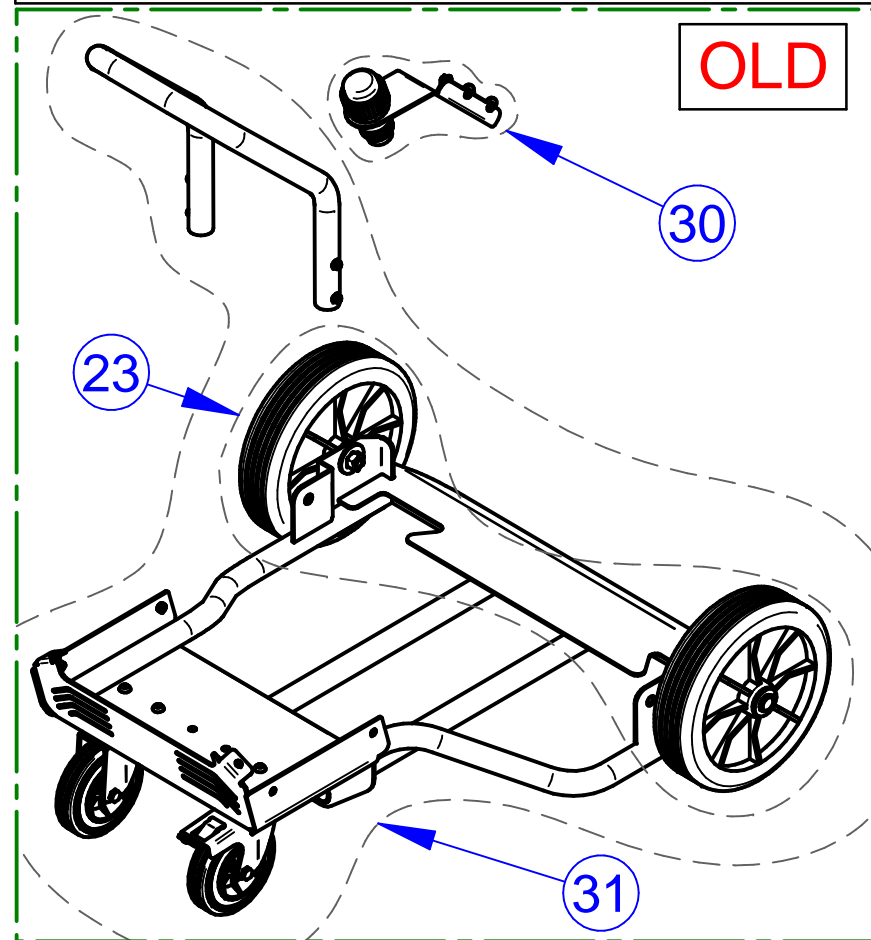

□ af2 version  
◡ sec version

To double-check if NEW or OLD, please forward the lot number of the Delphin unit

0001	R21216000	CAP PLASTIC PIPE CLAMP	1
0002	R21140000	DRUM SUPPORT "D.PRO"	1
0003	R20189000	REPAIR KIT STG AF2 56x4 Butt. - 1"BSP	1
0004	F15452000	SEC + HOSETAIL 90°	1
0005	R21421000	ADAPTER 3/4" 70x6 DELPHIN	1
0006	R19389000	KIT SUCTION PIUSI HAND PUMP	1
0007	F15606000	KIT RIGID SUCTION HOSE SUZZARA BLUE DRUM	1
0008	R2050300C	TROLLEY "D.PRO"	1
0009	R21141000	FRAME COMPLETE "D.PRO"	1
0010	R2062200A	INTERMEDIATE HOSE 0.35m "D.PRO"	1
0011	R2067300A	K24 "DELPHIN PRO"	1
0012	F15776000	SWIVEL M-F 1in GAS PLASTIC MANUAL NOZZLE	1
0013	R21142000	VALVE "D.PRO"	1
0014	F00203090	SUZZARABLU PUMP N 230V w/CABLE	1
0015	R2062900A	SUCTION HOSE 1.5m "D.PRO"	1
0016	R21138000	SUCTION HOSE + CLAMP "D.PRO"	1
0017	R2118200A	ELECTRONIC BOARD DELPHIN PRO	1
0018	R20679000	PLASTIC PLUG "DELPHIN PRO"	1
0019	R2113700A	FIXED WHEEL + HUB + SCREWS "DELPHIN PRO"	1
0020	R20409000	KIT REVOLVING WHEEL TROLLEY "DELPHIN"	1
0021	R20624000	PLASTIC PLUG 1 "BSP	1
0022	R21143000	DELIVERY HOSE COMPLETE AC "D.PRO"	1
0023	R21137000	ZZFIXED WHEEL+HUB+SCREWS "DELPHIN PRO"	1
0030	R21139000	ZZNOZZLE HOLDER "D.PRO"	1
0031	R2050300A	ZZTROLLEY "D.PRO"	1