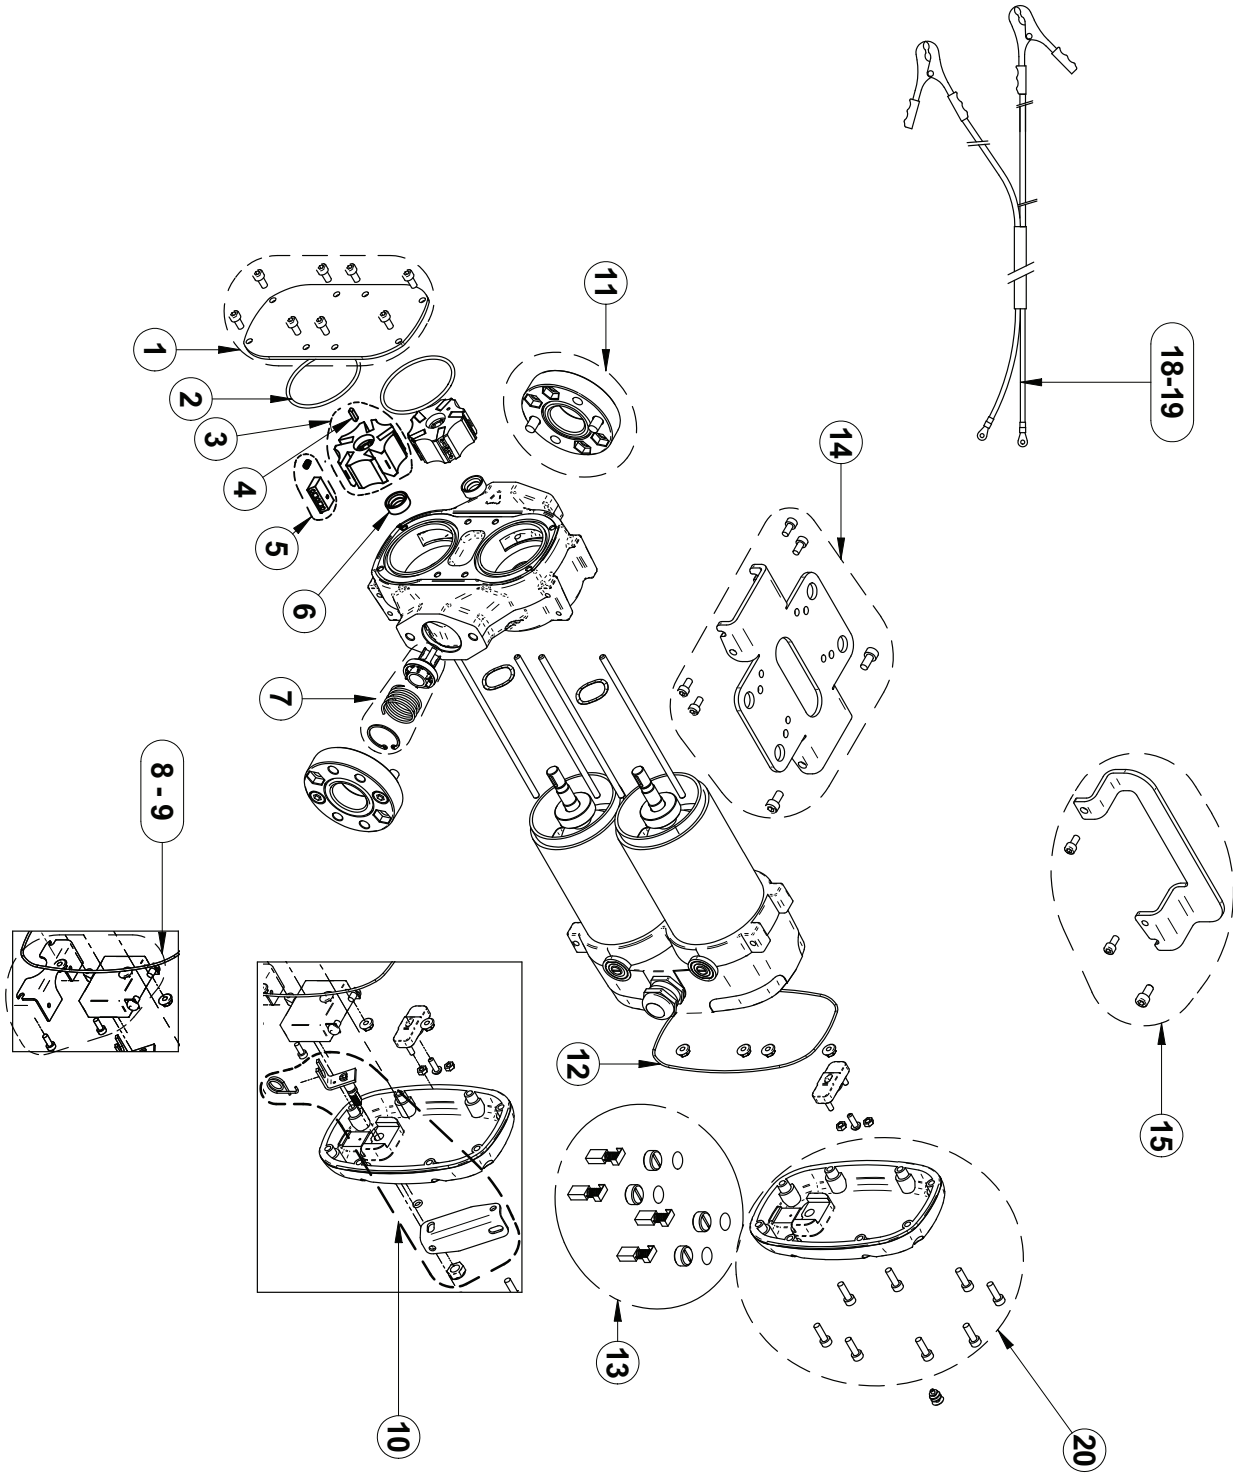

PIUSI

BI-PUMP 12V C\INT S\CAVO
BI-PUMP 12V C\INT C\CAVO
BI-PUMP 24V C\INT S\CAVO
BI-PUMP 24V C\INT C\CAVO
BI-PUMP 12V/24V S\INT S\CAVO

LR_P00035

Spare Parts List cod. F00363A0A BI-PUMP 12V W\SWITCH WO\CABLE

Pos.	Material Code	Description	QT	UM	
0001	R0989300A	CHAMBER COVER KIT	1	PC	
0002	R09963000	KIT GASKET OR 3237 NBR 70 SH (10 Pcs)	1	PC	
0003	R13282000	KIT ROTOR w/KEY FOR PANTHER DC	1	PC	
0004	R13285000	KIT KEY PANTHER DC	1	PC	
0005	R11287000	KIT NR. 10 BLADES	1	PC	
0006	R10132000	SEALING RING (i. Ø11/e. Ø19/thick.7)	1	PC	
0007	R1269500A	BY-PASS VALVE BI-PUMP	1	PC	
0008	R13959000	KIT SWITCH BI-PUMP 12V	1	PC	
0010	R13962000	KIT PIN FOR SWITCH BI-PUMP	1	PC	
0011	R09180000	FLANGE KIT	1	PC	
0012	R13958000	GASKET OR 2013500 D.135 TH.2 (10 PCS)	1	PC	
0013	R14924000	KIT MOTOR BRUSHES BI-PUMP 12/24V	1	PC	
0014	R14140000	PUMP BASE KIT BI-PUMP	1	PC	
0015	F14200000	KIT HANDLE BI-PUMP	1	PC	
0018	R14334000	CABLE 2X6X2mt BI-PUMP	1	PC	
0019	R14335000	CABLE 2X6X4mt BI-PUMP	1	PC	
0020	R14991000	KIT COVER BI-PUMP W/SCREWS	1	PC	

Spare Parts List cod. F00363B0A BI-PUMP 24V W\SWITCH WO\CABLE

Pos.	Material Code	Description	QT	UM	
0001	R0989300A	CHAMBER COVER KIT	1	PC	
0002	R09963000	KIT GASKET OR 3237 NBR 70 SH (10 Pcs)	1	PC	
0003	R13282000	KIT ROTOR w/KEY FOR PANTHER DC	1	PC	
0004	R13285000	KIT KEY PANTHER DC	1	PC	
0005	R11287000	KIT NR. 10 BLADES	1	PC	
0006	R10132000	SEALING RING (i. Ø11/e. Ø19/thick.7)	1	PC	
0007	R1269500A	BY-PASS VALVE BI-PUMP	1	PC	
0009	R13965000	KIT SWITCH BI-PUMP 24V	1	PC	
0010	R13962000	KIT PIN FOR SWITCH BI-PUMP	1	PC	
0011	R09180000	FLANGE KIT	1	PC	
0012	R13958000	GASKET OR 2013500 D.135 TH.2 (10 PCS)	1	PC	
0013	R14924000	KIT MOTOR BRUSHES BI-PUMP 12/24V	1	PC	
0014	R14140000	PUMP BASE KIT BI-PUMP	1	PC	
0015	F14200000	KIT HANDLE BI-PUMP	1	PC	
0018	R14334000	CABLE 2X6X2mt BI-PUMP	1	PC	
0019	R14335000	CABLE 2X6X4mt BI-PUMP	1	PC	
0020	R14991000	KIT COVER BI-PUMP W/SCREWS	1	PC	