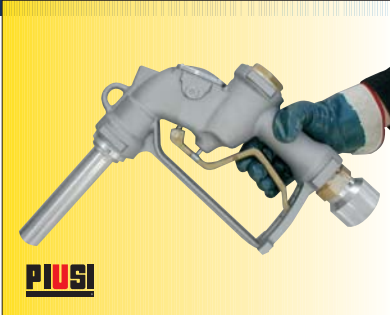

## Automatic Shut-off Trigger Nozzles

### AUTO 130 NOZZLE

CODE

1 1/2" AUTOMATIC NOZZLE. HIGH QUALITY. HEAVY DUTY SUITABLE FOR THE PLANT INDUSTRY.

**FEATURES:**

- 280 LITRES/MIN FLOW RATE
- TWO POSITION HOLD-OPEN DEVICE
- VENTURI TYPE AUTOMATIC SHUT-OFF
- EASY TO REPLACE SPOUT
- ALUMINIUM BODY
- DUAL POPPET
- 1 1/2" SWIVEL INLET