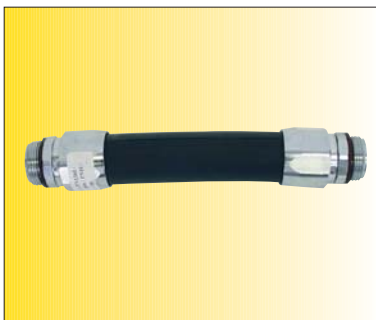

**HOSES & ACCESSORIES**

*Diesel*

*Petrol*

**Petrol Dispensing Hoses & Accessories**

**PETROL DISPENSING HOSES**

**CODE**

STANDARD PETROL PUMP HOSE WITH SMOOTH COVER ACCORDING TO BS 3395

HOSES STOCKED ARE IN 3/4" M X M AND 1" M X M, BUT OTHER SIZES AND LENGTH ARE AVAILABLE ON REQUEST

3.05 mtr x 1" BSP M x M	<b>OAB 5003</b>
3.65 mtr x 1" BSP M x M	<b>OAB 5004</b>
4.58 mtr x 1" BSP M x M	<b>OAB 5013</b>
6.10 mtr x 1" BSP M x M	<b>OAB 5014</b>

**CUSTOM BLACK HOSE - PRICE CALCULATION**

3/4" Hose per mtr	<b>SL19BL</b>
1" Hose per mtr	<b>SL25BL</b>
3/4" Hose Ends	<b>V1934CR</b>
1" Hose Ends	<b>V251CR</b>

**E.G. 7.5 mtr x 3/4" M x M Hose**

**Consisting of:**

7.5 x SL19BL

2 x V1934CR

**PETROL STUB BLACK HOSES**