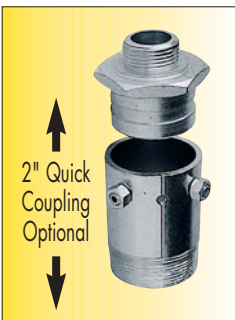

PERFORMANCE SPECIFICATIONS

- FLOW RATE (MAX): 56 LITRES/MIN (SINGLE PHASE)
- CONTINUOUS OPERATION (SINGLE PHASE)
- NOISE LEVEL BELOW 70 DB
- PRECISION OF FLOW METER PLUS OR MINUS 1%

TECHNICAL FEATURES

- SELF-SUPPORTING STAMPED PLATE STRUCTURE, TREATED AGAINST CORROSION AND PAINT-FINISHED, READY TO INSTALL
- SELF-PRIMING VANE PUMP WITH SINTERED STEEL ROTOR AND ACETALIC RESIN BLADES. COMPLETE WITH A MECHANICAL SEAL AND BY-PASS VALVE BUILT INTO THE PUMP CASING
- SELF VENTILATED ENCLOSED MOTOR (IP55), SINGLE-PHASE VERSIONS PROVIDED WITH HEAT PROTECTION
- NUTATING DISK METER WITH MECHANICAL READ-OUT SYSTEM
- AUTOMATIC PUMP NOZZLE COMPLETE WITH FLEXIBLE HOSE AND SWIVEL CONNECTIONS
- IN-BUILT NOZZLE HOLDER PROVIDED WITH PUMP START/STOP LEVER
- DC MODELS ALSO AVAILABLE (12/24V)

DIMENSIONS

PUMP HEAD: 429.5MM DEEP X 297MM HIGH X 378MM WIDE
 C/W PEDESTAL: 429.5MM DEEP X 1325MM HIGH X 378MM WIDE

TECHNICAL INFORMATION

CODE

Description	Pump		Motor				Meter	Nozzle	Duty Cycle	CODE	
	Model	Flow Rate L/min	Single V	Ph Hz	DC V	Power W	Rpm	Auto			
Cube 56/33 M (*)	56	56	110	50		500	2900	K33	•	Cont	575A20
Cube 56/33 M (*)	56	56	230	50		350	2800	K33	•	Cont	57500C
Cube 56 c/w Pulsar (*)	56	56	230	50		350	2800	K44P	•	Cont	57516A
Cube 56/33 12V (*)	56 12V	56			12	360	2800	K33	•	30min	576000
Cube 56/33 24/12V (*)	56 24V	70			24	500	3500	K33	•	30min	577000
	56 12V	35			12	360	1800		•	30min	
Pedestal											109364
2" M x 1" M x 1" F Brass Connector											FO 5749
Quick Coupling (Alloy) 1" x 2"											8930
Wall Brackets											F12737