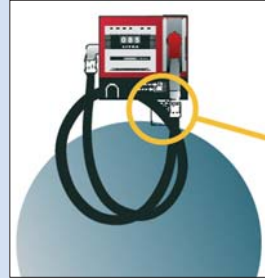

DIESEL TRANSFER SYSTEMS

Cube 56 Mechanical Dispensing Units

WALL INSTALLATION

PEDESTAL INSTALLATION

TANK DIRECT INSTALLATION

WALL INSTALLATION

CUBE PUMPS HAVE BEEN DEVELOPED FOR THE DISTRIBUTION OF DIESEL FUEL IN NON COMMERCIAL USES. WITH CUBE FUEL PUMPS, VEHICLES CAN BE REFUELLED QUICKLY AND SAFELY WITH VARIOUS OPTIONS FOR MEASURING AND RECORDING THE QUANTITIES DISPENSED. THE FLOW METERS MOUNTED ON CUBE PUMPS HAVE STURDY MECHANICAL READ OUT SYSTEMS WHOSE RELIABILITY AND EASE OF USE ARE WELL PROVEN. SIMPLE AND VERSATILE, CUBE PUMPS CAN ALSO BE INSTALLED ON DRUMS, THANKS TO THEIR 2" QUICK COUPLINGS.

PERFORMANCE SPECIFICATIONS

- FLOW RATE (MAX): 56 LITRES/MIN (SINGLE PHASE)
- CONTINUOUS OPERATION (SINGLE PHASE)
- NOISE LEVEL BELOW 70 DB
- PRECISION OF FLOW METER PLUS OR MINUS 1%

TECHNICAL FEATURES

- SELF-SUPPORTING STAMPED PLATE STRUCTURE, TREATED AGAINST CORROSION AND PAINT-FINISHED, READY TO INSTALL
- SELF-PRIMING VANE PUMP WITH SINTERED STEEL ROTOR AND ACETALIC RESIN BLADES. COMPLETE WITH A MECHANICAL SEAL AND BY-PASS VALVE BUILT INTO THE PUMP CASING
- SELF VENTILATED ENCLOSED MOTOR (IP55), SINGLE-PHASE VERSIONS PROVIDED WITH HEAT PROTECTION
- NUTATING DISK METER WITH MECHANICAL READ-OUT SYSTEM
- AUTOMATIC PUMP NOZZLE COMPLETE WITH FLEXIBLE HOSE AND SWIVEL CONNECTIONS
- IN-BUILT NOZZLE HOLDER PROVIDED WITH PUMP START/STOP LEVER
- DC MODELS ALSO AVAILABLE (12/24V)