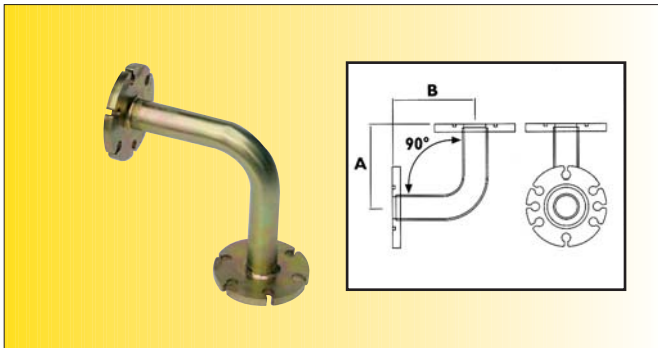

PUMP ACCESSORIES

Flanged Connections

DESCRIPTION	A	B	CODE
Flange	130mm	67mm	F12229
Flange	300mm	67mm	F12228
Flange	341mm	67mm	F12172

A MODULAR SYSTEM OF FLANGED HOSES FOR FAST, EASY, LOW-COST CONNECTIONS.

DESCRIPTION	CODE
Flange	R10824

DESCRIPTION	A	B	C	CODE
Flange	205mm	100mm	45mm	F13251

DESCRIPTION	A	B	CODE
Flange	121mm	131mm	F13250