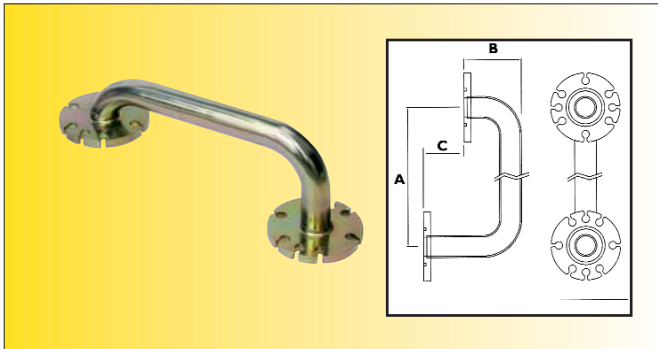

PUMP ACCESSORIES

Flanged Connections

DESCRIPTION	A	B	CODE
Flange	130mm	67mm	F12229
Flange	300mm	67mm	F12228
Flange	341mm	67mm	F12172

A MODULAR SYSTEM OF FLANGED HOSES FOR FAST, EASY, LOW-COST CONNECTIONS.

DESCRIPTION	CODE
Flange	R10824

DESCRIPTION	A	B	C	CODE
Flange	205mm	100mm	45mm	F13251

DESCRIPTION	A	B	CODE
Flange	121mm	131mm	F13250