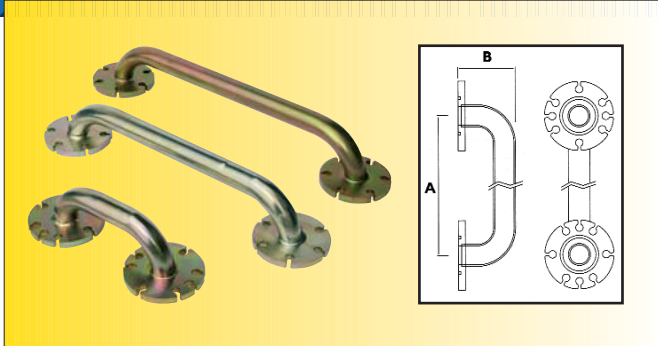

PUMP ACCESSORIES

Flanged Connections

DESCRIPTION	A	B	CODE
Flange	130mm	67mm	F12229
Flange	300mm	67mm	F12228
Flange	341mm	67mm	F12172

A MODULAR SYSTEM OF FLANGED HOSES FOR FAST, EASY, LOW-COST CONNECTIONS.

DESCRIPTION	CODE
Flange	R10824

DESCRIPTION	A	B	C	CODE
Flange	205mm	100mm	45mm	F13251

DESCRIPTION	A	B	CODE
Flange	121mm	131mm	F13250