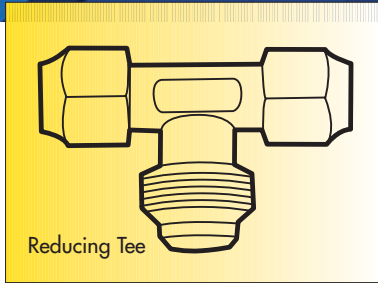

BRASS FITTINGS

Flared Oil Line Fittings