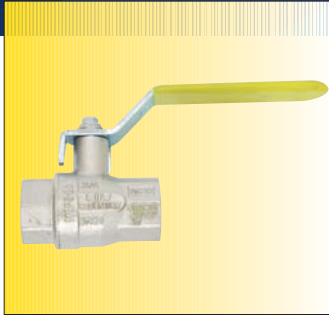

# LEVER BALL VALVES

**GAS MULTI-PURPOSE BALL VALVES  
PN40/EN 331**

GAS F X F LEVER BALL VALVE.

TESTED AND CERTIFIED BY BG PLC TO EN331 1997

TYPE BV60 F X F LEVER HANDLE, BRASS

TEMPERATURE RANGES:  
-30°C TO +180°C

FLUIDS:  
-15°C TO +120°C

GAS:  
-20°C TO +60°C

CODE	
1/4"	<b>LB 1001</b>
3/8"	<b>LB 1002</b>
1/2"	<b>LB 1003</b>
3/4"	<b>LB 1004</b>
1"	<b>LB 1005</b>
1 1/2"	<b>LB 1007</b>
2"	<b>LB 1008</b>
2 1/2"	<b>LB 1009</b>
3"	<b>LB 1010</b>
4"	<b>LB 1011</b>

**FULLWAY BALL VALVES  
BS1552 PN40**

OIL F X F LEVER BALL VALVE.

CODE	
1/4"	<b>LB 4001</b>
3/8"	<b>LB 4002</b>
1/2"	<b>LB 4003</b>
3/4"	<b>LB 4004</b>
1"	<b>LB 4005</b>
1 1/4"	<b>LB 4006</b>
1 1/2"	<b>LB 4007</b>
2"	<b>LB 4008</b>
2 1/2"	<b>LB 4009</b>
3"	<b>LB 4010</b>
4"	<b>LB 4011</b>

**LOCKABLE BALL VALVES BS21**

BRASS NICKEL PLATED BALL VALVES FITTED WITH STEEL DACROTISED LOCKING LEVER (LOCKING IN OPEN OR CLOSED POSITION). THE VALVE IS FULL BORE FEMALE X FEMALE BS21 TAPER THREADS PN40.