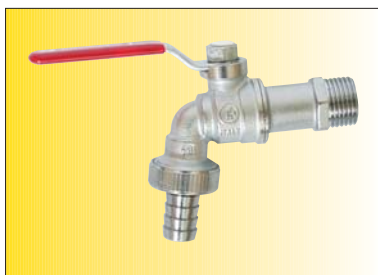

## DRUM TAPS

LEVER OR T HANDLE FOR OIL, WATER AND OTHER LIQUIDS

### R620

DRUM TAP COMPLETE WITH HOSE CONNECTION, BUTTERFLY HANDLE, CHROME PLATED

1/2"

**R620X003**

3/4"

**R620X004**

### R621

DRUM TAP COMPLETE WITH HOSE CONNECTION, LEVER HANDLE, CHROME PLATED

1/2"

**R621X003**

3/4"

**R621X004**