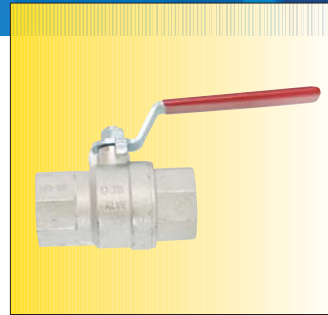

# LEVER BALL VALVES

**GAS MULTI-PURPOSE BALL VALVES  
PN40/EN 331**

GAS F X F LEVER BALL VALVE.

TESTED AND CERTIFIED BY BG PLC TO EN331 1997

TYPE BV60 F X F LEVER HANDLE, BRASS

TEMPERATURE RANGES:  
-30°C TO +180°C

FLUIDS:  
-15°C TO +120°C

GAS:  
-20°C TO +60°C

CODE	
1/4"	<b>LB 1001</b>
3/8"	<b>LB 1002</b>
1/2"	<b>LB 1003</b>
3/4"	<b>LB 1004</b>
1"	<b>LB 1005</b>
1 1/2"	<b>LB 1007</b>
2"	<b>LB 1008</b>
2 1/2"	<b>LB 1009</b>
3"	<b>LB 1010</b>
4"	<b>LB 1011</b>

**FULLWAY BALL VALVES  
BS1552 PN40**

OIL F X F LEVER BALL VALVE.

CODE	
1/4"	<b>LB 4001</b>
3/8"	<b>LB 4002</b>
1/2"	<b>LB 4003</b>
3/4"	<b>LB 4004</b>
1"	<b>LB 4005</b>
1 1/4"	<b>LB 4006</b>
1 1/2"	<b>LB 4007</b>
2"	<b>LB 4008</b>
2 1/2"	<b>LB 4009</b>
3"	<b>LB 4010</b>
4"	<b>LB 4011</b>

**LOCKABLE BALL VALVES BS21**

BRASS NICKEL PLATED BALL VALVES FITTED WITH STEEL DACROTISED LOCKING LEVER (LOCKING IN OPEN OR CLOSED POSITION). THE VALVE IS FULL BORE FEMALE X FEMALE BS21 TAPER THREADS PN40.