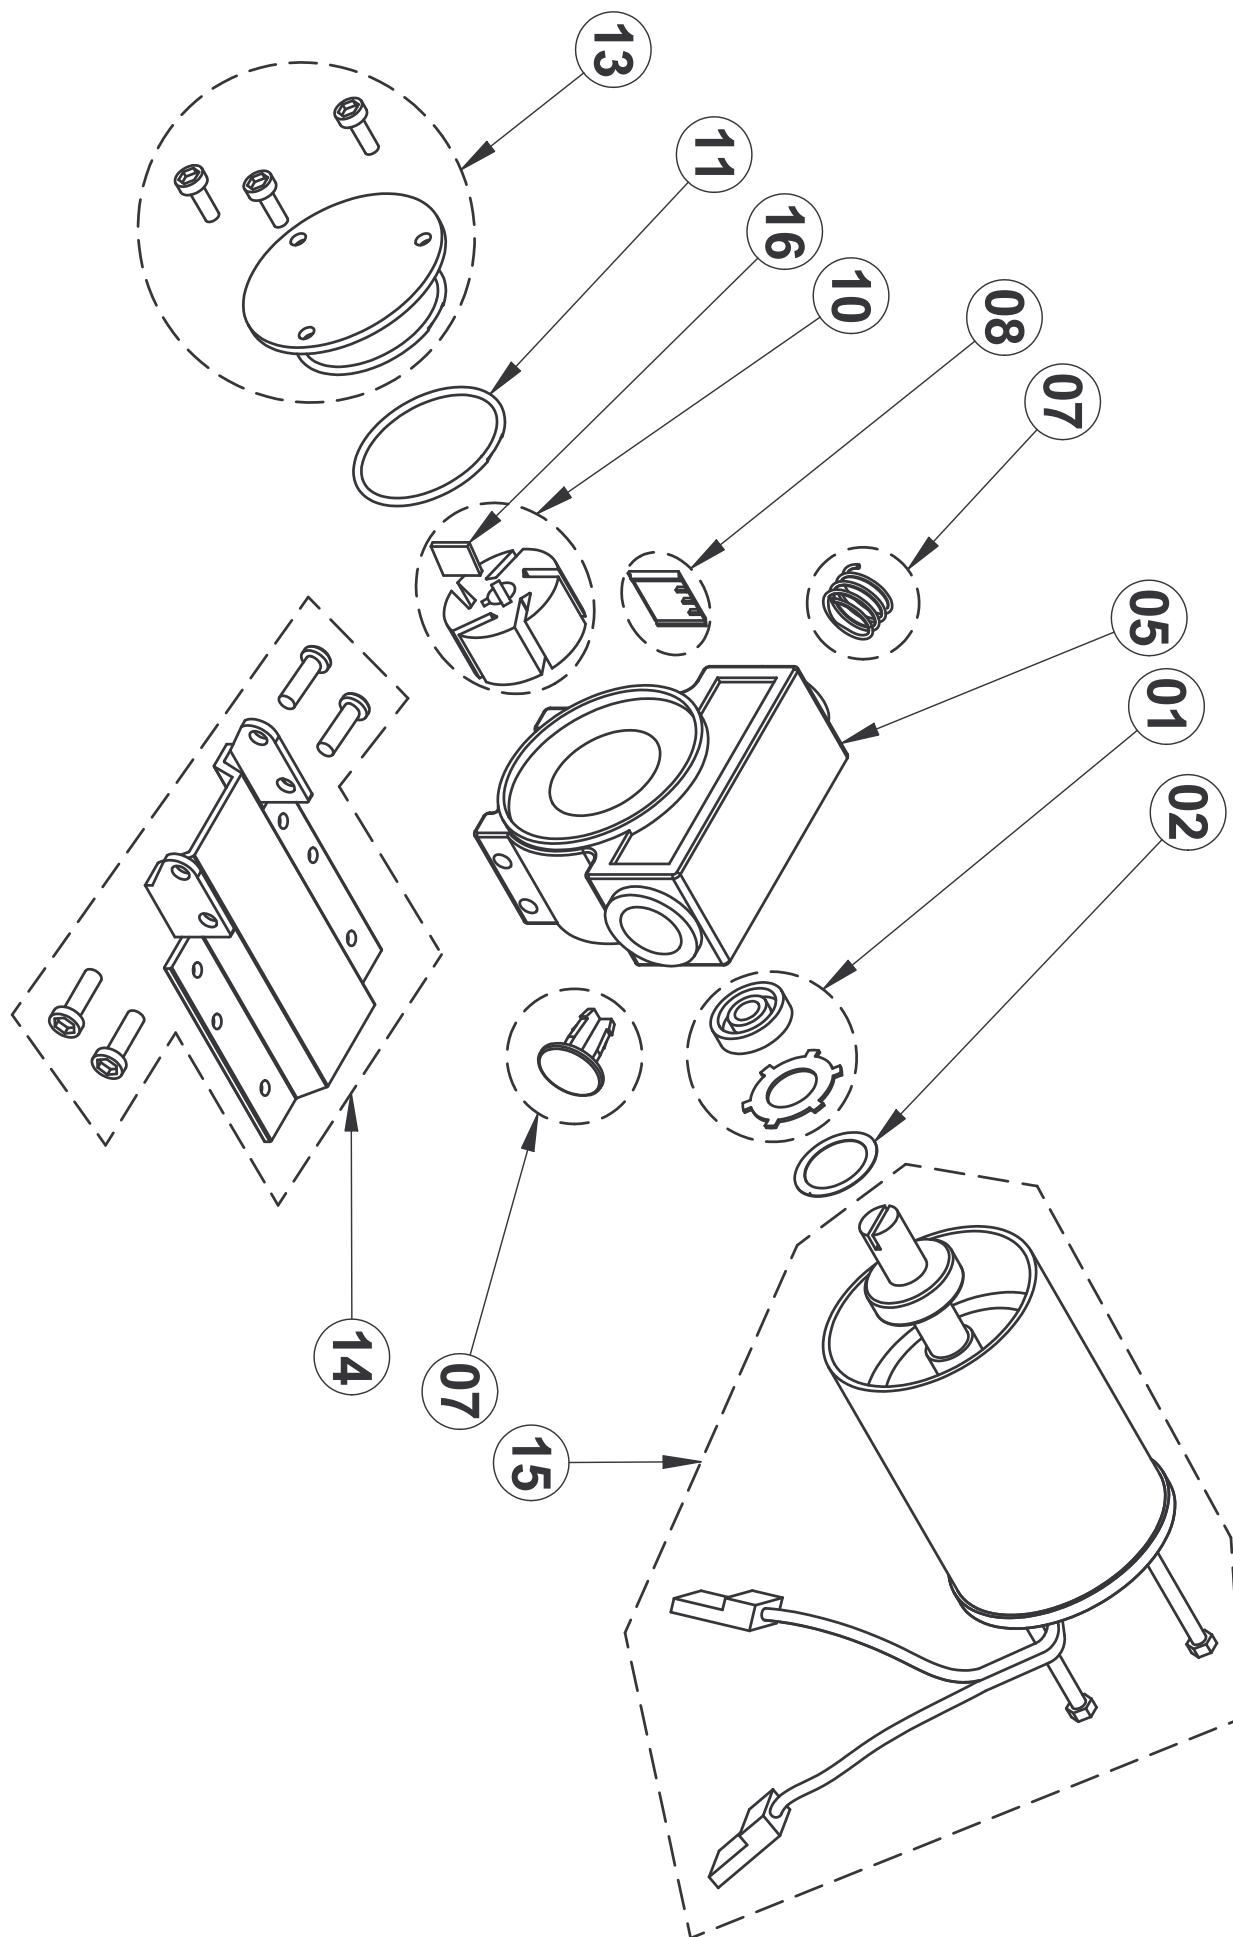

| Spare Parts List cod. F0033500B BY PASS 2000/12V |               |                             |    |    |
|--|---------------|-----------------------------|----|----|
| Pos.   | Material Code | Description                 | QT | UM |
| 0001   | R09719000     | SHAFT SEAL , KIT            | 1  | PC |
| 0002   | R09753000     | COMPENSATING RING.          | 1  | PC |
| 0005   | R0828000C     | PUMP BODY , BP2000          | 1  | PC |
| 0007   | R11789000     | BY-PASS VALVE , KIT         | 1  | PC |
| 0008   | R07929000     | PUMPS VANES , KIT 5 PCS     | 1  | PC |
| 0010   | R12901000     | PUMP ROTOR WITH KEY , KIT   | 1  | PC |
| 0011   | R08245000     | O-RING for COVER            | 1  | PC |
| 0013   | R12900000     | PUMP COVER                  | 1  | PC |
| 0014   | R09224000     | PUMP BASE KIT               | 1  | PC |
| 0015   | R12530000     | KIT MOTOR 12V with SUPPORTS | 1  | PC |
| 0016   | R12667000     | KEY , KIT 25 PCS            | 1  | PC |

## Spare Parts List cod. F0033600B BY PASS 2000/24V

| Pos. | Material Code | Description                 | QT | UM |
|------|---------------|-----------------------------|----|----|
| 0001 | R09719000     | SHAFT SEAL , KIT            | 1  | PC |
| 0002 | R09753000     | COMPENSATING RING.          | 1  | PC |
| 0005 | R0828000C     | PUMP BODY , BP2000          | 1  | PC |
| 0007 | R11789000     | BY-PASS VALVE , KIT         | 1  | PC |
| 0008 | R07929000     | PUMPS VANES , KIT 5 PCS     | 1  | PC |
| 0010 | R12901000     | PUMP ROTOR WITH KEY , KIT   | 1  | PC |
| 0011 | R08245000     | O-RING for COVER            | 1  | PC |
| 0013 | R12900000     | PUMP COVER                  | 1  | PC |
| 0014 | R09224000     | PUMP BASE KIT               | 1  | PC |
| 0015 | R12531000     | KIT MOTOR 24V with SUPPORTS | 1  | PC |
| 0016 | R12667000     | KEY , KIT 25 PCS            | 1  | PC |